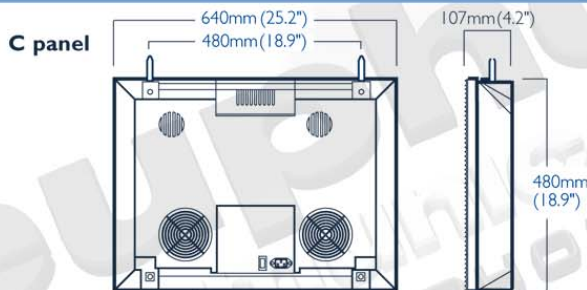

## LVPI010

**brightness** 1000 nits  
**viewing angle horizontal** 160° (50% brightness)  
**viewing angle vertical** 90° (50% brightness)  
**pixel pitch** 10mm  
**pixel density** 10,000 per m<sup>2</sup>  
**pixel configuration** SMD 1, 1, 1  
**colours** 16.7 million  
**processing depth** 10 bit

Standard 4:3 aspect ratio (16:9 aspect also possible)

LVPI010 panel	Panel total	Size (m <sup>2</sup> )	Size (ft <sup>2</sup> )	Dimensions		Pixel resolution w x h	C panel		D panel		Average power consumption*	
				w x h (m)	w x h (ft)		Total weight <sup>†</sup> kg (lb)	Total weight <sup>††</sup> kg (lb)	Total (watts) C	D	I Phase (amps) C	D
1	1	0.31	3.30	0.64 x 0.48	2.1 x 1.6	64 x 48	16 (35)	26 (57)	560	560	0.9	0.9
4 x 4	16	4.92	52.9	2.56 x 1.92	8.4 x 6.3	256 x 192	256 (563)	416 (915)	3520	3600	14.7	15.0
5 x 5	25	7.68	82.7	3.20 x 2.40	10.5 x 7.9	320 x 240	400 (880)	650 (1430)	5500	5625	22.9	23.4
6 x 6	36	11.06	119.1	3.84 x 2.88	12.6 x 9.4	384 x 288	576 (1267)	936 (2059)	7920	8100	33.0	33.8
7 x 7	49	15.05	162.0	4.48 x 3.36	14.7 x 11.0	448 x 336	784 (1725)	1274 (2803)	10780	11025	44.9	45.9
8 x 8	64	19.66	211.7	5.12 x 3.84	16.8 x 12.6	512 x 384	1024 (2253)	1664 (3661)	14080	14400	58.7	60.0
9 x 9	81	24.88	267.9	5.76 x 4.32	18.9 x 14.2	576 x 432	1296 (2851)	2106 (4633)	17820	18225	74.2	75.9
10 x 10	100	30.72	330.7	6.40 x 4.80	21.0 x 15.7	640 x 480	1600 (3520)	2600 (5720)	22000	22500	91.7	93.8