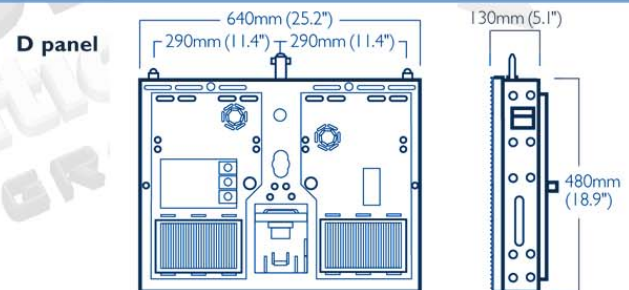

## LVPI010

**brightness** 1000 nits  
**viewing angle horizontal** 160° (50% brightness)  
**viewing angle vertical** 90° (50% brightness)  
**pixel pitch** 10mm  
**pixel density** 10,000 per m<sup>2</sup>  
**pixel configuration** SMD 1, 1, 1  
**colours** 16.7 million  
**processing depth** 10 bit

Standard 4:3 aspect ratio (16:9 aspect also possible)

LVPI010 panel	Panel total	Size (m <sup>2</sup> )	Size (ft <sup>2</sup> )	Dimensions		Pixel resolution w x h	C panel		D panel		Average power consumption*	
				w x h (m)	w x h (ft)		Total weight <sup>†</sup> kg (lb)	Total weight <sup>††</sup> kg (lb)	Total (watts) C	D	I Phase (amps) C	D
1	1	0.31	3.30	0.64 x 0.48	2.1 x 1.6	64 x 48	16 (35)	26 (57)	560	560	0.9	0.9
4 x 4	16	4.92	52.9	2.56 x 1.92	8.4 x 6.3	256 x 192	256 (563)	416 (915)	3520	3600	14.7	15.0
5 x 5	25	7.68	82.7	3.20 x 2.40	10.5 x 7.9	320 x 240	400 (880)	650 (1430)	5500	5625	22.9	23.4
6 x 6	36	11.06	119.1	3.84 x 2.88	12.6 x 9.4	384 x 288	576 (1267)	936 (2059)	7920	8100	33.0	33.8
7 x 7	49	15.05	162.0	4.48 x 3.36	14.7 x 11.0	448 x 336	784 (1725)	1274 (2803)	10780	11025	44.9	45.9
8 x 8	64	19.66	211.7	5.12 x 3.84	16.8 x 12.6	512 x 384	1024 (2253)	1664 (3661)	14080	14400	58.7	60.0
9 x 9	81	24.88	267.9	5.76 x 4.32	18.9 x 14.2	576 x 432	1296 (2851)	2106 (4633)	17820	18225	74.2	75.9
10 x 10	100	30.72	330.7	6.40 x 4.80	21.0 x 15.7	640 x 480	1600 (3520)	2600 (5720)	22000	22500	91.7	93.8