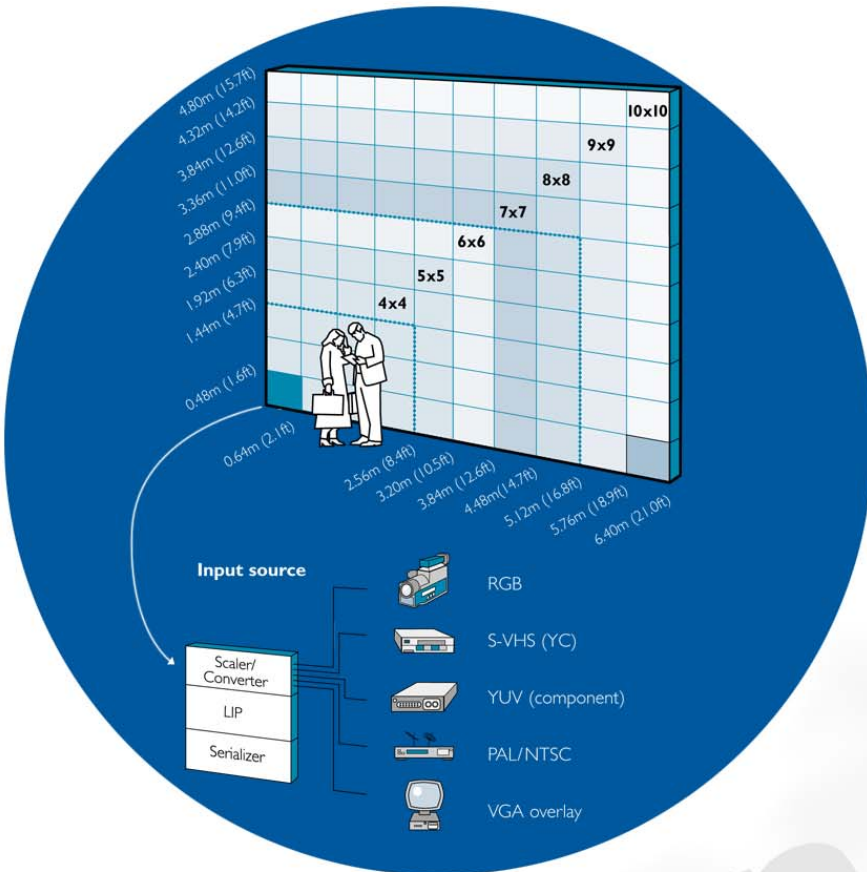

LVP 10

grandischermi.net

Nicoletta Bozzo

Senior Production Manager

Tel +39.011.3811253

Fax +39.011.3811250

nicoletta.bozzo@euphon.it

www.grandischermi.net

www.euphoncommunication.it