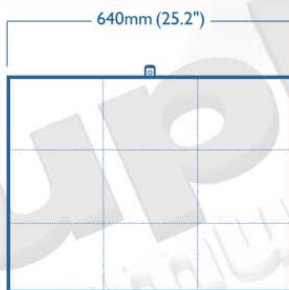

R6

brightness	3000 nits	data refresh rate (typical)	100 kHz
viewing angle horizontal	140° (50% brightness)	video frame rate	50/60 frames per second
viewing angle vertical	105° (50% brightness)	display input	RGB HV, YUV, YC, SDI Composite (HD-SDI optional)
pixel pitch	6.67mm	lifetime (50% brightness)	>50,000 hours
pixel density	22,500 per m ²	panel diagonal	800mm (31.5")
pixel configuration	SMD 1, 1, 1	operating temperature	0 to 35°C
colours	4.4 trillion	power consumption (typical)*	210 watts
digital processing	14 bit		

Standard 4:3 aspect ratio (16:9 aspect also possible)							Panel	Average power consumption*		
R6 panel	Panel total	Size (m ²)	Size (ft ²)	Dimensions w x h (m) w x h (ft)		Pixel resolution w x h	Total weight kg (lb)	Total (watts)	I Phase (amps)	I Phase (amps)
1	1	0.31	3.31	0.64 x 0.48	2.10 x 1.57	96 x 72	29 (64)	210	0.875	1.9
4 x 4	16	4.92	52.91	2.56 x 1.92	8.40 x 6.30	384 x 288	464 (1021)	3360	14	30.4
5 x 5	25	7.68	82.67	3.20 x 2.40	10.50 x 7.87	480 x 360	725 (1595)	5250	21.9	47.5
6 x 6	36	11.06	119.04	3.84 x 2.88	12.60 x 9.45	576 x 432	1044 (2297)	7560	31.5	68.4
7 x 7	49	15.05	162.03	4.48 x 3.36	14.70 x 11.02	672 x 504	1421 (3126)	10290	42.9	93.1
8 x 8	64	19.66	211.63	5.12 x 3.84	16.80 x 12.60	768 x 576	1856 (4083)	13440	56.0	121.6
9 x 9	81	24.88	267.84	5.76 x 4.32	18.90 x 14.17	864 x 648	2349 (5168)	17010	70.9	153.9
10 x 10	100	30.72	330.67	6.40 x 4.80	21.00 x 15.75	960 x 720	2900 (6380)	21000	87.5	190