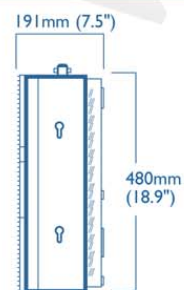

R6

brightness	3000 nits	data refresh rate (typical)	100 kHz
viewing angle horizontal	140° (50% brightness)	video frame rate	50/60 frames per second
viewing angle vertical	105° (50% brightness)	display input	RGB HV, YUV, YC, SDI Composite (HD-SDI optional)
pixel pitch	6.67mm	lifetime (50% brightness)	>50,000 hours
pixel density	22,500 per m ²	panel diagonal	800mm (31.5")
pixel configuration	SMD 1, 1, 1	operating temperature	0 to 35°C
colours	4.4 trillion	power consumption (typical)*	210 watts
digital processing	14 bit		

Standard 4:3 aspect ratio (16:9 aspect also possible)							Panel	Average power consumption*		
R6 panel	Panel total	Size (m ²)	Size (ft ²)	Dimensions w x h (m) w x h (ft)		Pixel resolution w x h	Total weight kg (lb)	Total (watts)	I Phase (amps)	I Phase (amps)
1	1	0.31	3.31	0.64 x 0.48	2.10 x 1.57	96 x 72	29 (64)	210	0.875	1.9
4 x 4	16	4.92	52.91	2.56 x 1.92	8.40 x 6.30	384 x 288	464 (1021)	3360	14	30.4
5 x 5	25	7.68	82.67	3.20 x 2.40	10.50 x 7.87	480 x 360	725 (1595)	5250	21.9	47.5
6 x 6	36	11.06	119.04	3.84 x 2.88	12.60 x 9.45	576 x 432	1044 (2297)	7560	31.5	68.4
7 x 7	49	15.05	162.03	4.48 x 3.36	14.70 x 11.02	672 x 504	1421 (3126)	10290	42.9	93.1
8 x 8	64	19.66	211.63	5.12 x 3.84	16.80 x 12.60	768 x 576	1856 (4083)	13440	56.0	121.6
9 x 9	81	24.88	267.84	5.76 x 4.32	18.90 x 14.17	864 x 648	2349 (5168)	17010	70.9	153.9
10 x 10	100	30.72	330.67	6.40 x 4.80	21.00 x 15.75	960 x 720	2900 (6380)	21000	87.5	190