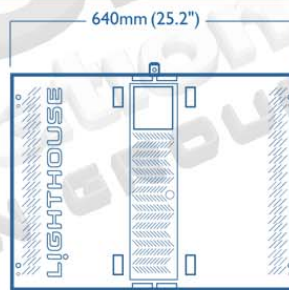

R6

brightness	3000 nits	data refresh rate (typical)	100 kHz
viewing angle horizontal	140° (50% brightness)	video frame rate	50/60 frames per second
viewing angle vertical	105° (50% brightness)	display input	RGB HV, YUV, YC, SDI Composite (HD-SDI optional)
pixel pitch	6.67mm	lifetime (50% brightness)	>50,000 hours
pixel density	22,500 per m ²	panel diagonal	800mm (31.5")
pixel configuration	SMD 1, 1, 1	operating temperature	0 to 35°C
colours	4.4 trillion	power consumption (typical)*	210 watts
digital processing	14 bit		

Standard 4:3 aspect ratio (16:9 aspect also possible)							Panel	Average power consumption*		
R6 panel	Panel total	Size (m ²)	Size (ft ²)	Dimensions w x h (m) w x h (ft)		Pixel resolution w x h	Total weight kg (lb)	Total (watts)	I Phase (amps)	I Phase (amps)
1	1	0.31	3.31	0.64 x 0.48	2.10 x 1.57	96 x 72	29 (64)	210	0.875	1.9
4 x 4	16	4.92	52.91	2.56 x 1.92	8.40 x 6.30	384 x 288	464 (1021)	3360	14	30.4
5 x 5	25	7.68	82.67	3.20 x 2.40	10.50 x 7.87	480 x 360	725 (1595)	5250	21.9	47.5
6 x 6	36	11.06	119.04	3.84 x 2.88	12.60 x 9.45	576 x 432	1044 (2297)	7560	31.5	68.4
7 x 7	49	15.05	162.03	4.48 x 3.36	14.70 x 11.02	672 x 504	1421 (3126)	10290	42.9	93.1
8 x 8	64	19.66	211.63	5.12 x 3.84	16.80 x 12.60	768 x 576	1856 (4083)	13440	56.0	121.6
9 x 9	81	24.88	267.84	5.76 x 4.32	18.90 x 14.17	864 x 648	2349 (5168)	17010	70.9	153.9
10 x 10	100	30.72	330.67	6.40 x 4.80	21.00 x 15.75	960 x 720	2900 (6380)	21000	87.5	190