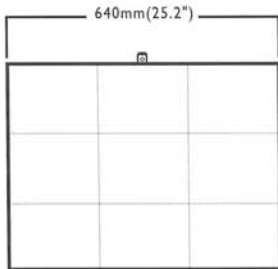

create impact

R4 indoor LED panel

configurations

quick reference guide

R4

brightness	2000 nits	data refresh rate (typical)	100,000 Hz
viewing angle horizontal	140° (50% brightness)	video frame rate	50/60 Hz
viewing angle vertical	140° (50% brightness)	display input (via Scaler & LIP)	RGB HV, YUV, YC, SDI Composite (HD-SDI optional)
pixel pitch	4.44mm	lifetime (50% brightness)	>50,000 hours
pixel density	50,625 per m ²	panel diagonal	800mm (31.5")
pixel configuration	SMD 1,1,1	operating temperature	0 to 35°C
colours	4.4 trillion	power consumption (typical)*	120 watts
digital processing	14 bit		

Standard 4:3 Aspect Ratio (16:9 aspect also available)							Panel		Average power consumption*		
R4 panel	panel total	Size (m ²)	Size (ft ²)	Dimensions w x h (m) w x h (ft)		Pixel resolution w x h	Total weight kg (lb)	Total (watts)	I Phase (amps)	I Phase (amps)	
1	1	0.31	3.31	0.64 x 0.48	2.10 x 1.57	144 x 108	27.5 (61)	120	0.5	1.1	
4 x 4	16	4.92	52.89	2.56 x 1.92	8.40 x 6.30	576 x 432	440 (970)	1920	8.0	17.5	
5 x 5	25	7.68	82.64	3.20 x 2.40	10.50 x 7.87	720 x 540	687.5 (1516)	3000	12.5	27.3	
6 x 6	36	11.06	119.00	3.84 x 2.88	12.60 x 9.45	864 x 648	990 (2183)	4320	18	39.3	
7 x 7	49	15.05	161.97	4.48 x 3.36	14.69 x 11.02	1008 x 756	1347.5 (2971)	5880	24.5	53.5	
8 x 8	64	19.66	211.55	5.12 x 3.84	16.79 x 12.60	1152 x 864	1760 (3881)	7680	32.0	69.8	
9 x 9	81	24.88	267.74	5.76 x 4.32	18.89 x 14.17	1296 x 972	2227.5 (4912)	9720	40.5	88.4	
10 x 10	100	30.72	330.55	6.40 x 4.80	20.99 x 15.74	1440 x 1080	2750 (6064)	12000	50.0	109.1	