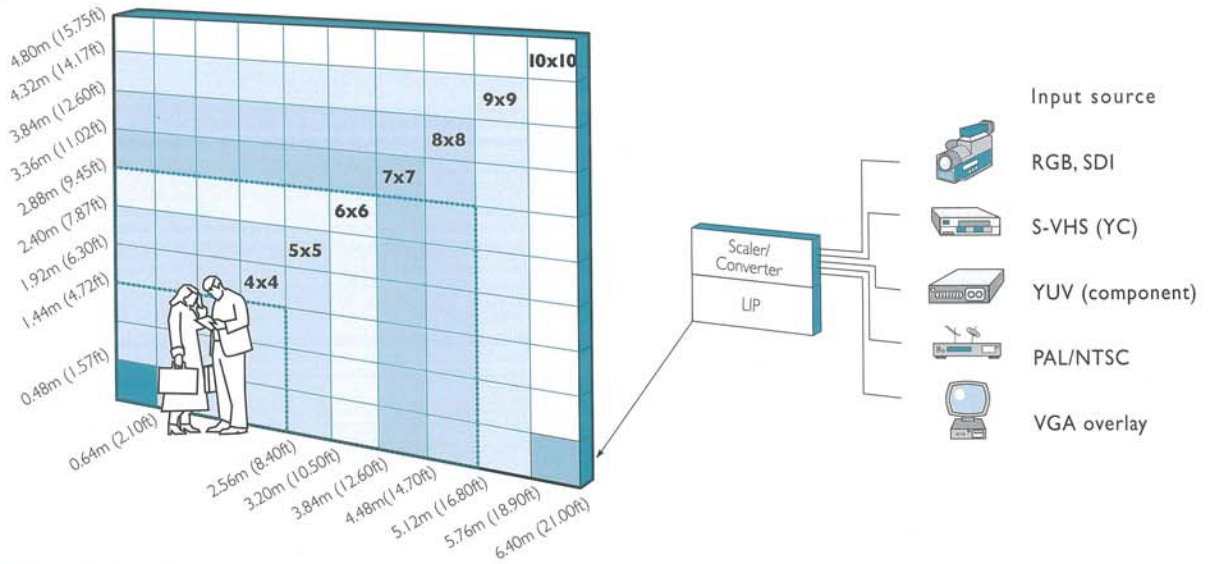

R4

indoor LED panels

4mm Rental model

rental

TV studios

exhibitions

conferences

With its fine 4mm pixel pitch, high brightness, 14 bit technology and M4 uniformity control, the ultra high resolution R4 can display stunning images.

create impact

R4 indoor LED panel

configurations

quick reference guide

R4

brightness	2000 nits	data refresh rate (typical)	100,000 Hz
viewing angle horizontal	140° (50% brightness)	video frame rate	50/60 Hz
viewing angle vertical	140° (50% brightness)	display input (via Scaler & LIP)	RGB HV, YUV, YC, SDI Composite (HD-SDI optional)
pixel pitch	4.44mm	lifetime (50% brightness)	>50,000 hours
pixel density	50,625 per m ²	panel diagonal	800mm (31.5")
pixel configuration	SMD 1,1,1	operating temperature	0 to 35°C
colours	4.4 trillion	power consumption (typical)*	120 watts
digital processing	14 bit		

Standard 4:3 Aspect Ratio (16:9 aspect also available)							Panel		Average power consumption*		
R4 panel	panel total	Size (m ²)	Size (ft ²)	Dimensions w x h (m) w x h (ft)		Pixel resolution w x h	Total weight kg (lb)	Total (watts)	I Phase (amps)	I Phase (amps)	
1	1	0.31	3.31	0.64 x 0.48	2.10 x 1.57	144 x 108	27.5 (61)	120	0.5	1.1	
4 x 4	16	4.92	52.89	2.56 x 1.92	8.40 x 6.30	576 x 432	440 (970)	1920	8.0	17.5	
5 x 5	25	7.68	82.64	3.20 x 2.40	10.50 x 7.87	720 x 540	687.5 (1516)	3000	12.5	27.3	
6 x 6	36	11.06	119.00	3.84 x 2.88	12.60 x 9.45	864 x 648	990 (2183)	4320	18	39.3	
7 x 7	49	15.05	161.97	4.48 x 3.36	14.69 x 11.02	1008 x 756	1347.5 (2971)	5880	24.5	53.5	
8 x 8	64	19.66	211.55	5.12 x 3.84	16.79 x 12.60	1152 x 864	1760 (3881)	7680	32.0	69.8	
9 x 9	81	24.88	267.74	5.76 x 4.32	18.89 x 14.17	1296 x 972	2227.5 (4912)	9720	40.5	88.4	
10 x 10	100	30.72	330.55	6.40 x 4.80	20.99 x 15.74	1440 x 1080	2750 (6064)	12000	50.0	109.1	