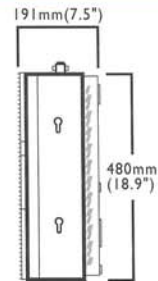

create impact

R4 indoor LED panel

configurations

quick reference guide

R4

brightness	2000 nits	data refresh rate (typical)	100,000 Hz
viewing angle horizontal	140° (50% brightness)	video frame rate	50/60 Hz
viewing angle vertical	140° (50% brightness)	display input (via Scaler & LIP)	RGB HV, YUV, YC, SDI Composite (HD-SDI optional)
pixel pitch	4.44mm	lifetime (50% brightness)	>50,000 hours
pixel density	50,625 per m ²	panel diagonal	800mm (31.5")
pixel configuration	SMD 1,1,1	operating temperature	0 to 35°C
colours	4.4 trillion	power consumption (typical)*	120 watts
digital processing	14 bit		

Standard 4:3 Aspect Ratio (16:9 aspect also available)							Panel		Average power consumption*		
R4 panel	panel total	Size (m ²)	Size (ft ²)	Dimensions w x h (m) w x h (ft)		Pixel resolution w x h	Total weight kg (lb)	Total (watts)	I Phase (amps)	I Phase (amps)	
1	1	0.31	3.31	0.64 x 0.48	2.10 x 1.57	144 x 108	27.5 (61)	120	0.5	1.1	
4 x 4	16	4.92	52.89	2.56 x 1.92	8.40 x 6.30	576 x 432	440 (970)	1920	8.0	17.5	
5 x 5	25	7.68	82.64	3.20 x 2.40	10.50 x 7.87	720 x 540	687.5 (1516)	3000	12.5	27.3	
6 x 6	36	11.06	119.00	3.84 x 2.88	12.60 x 9.45	864 x 648	990 (2183)	4320	18	39.3	
7 x 7	49	15.05	161.97	4.48 x 3.36	14.69 x 11.02	1008 x 756	1347.5 (2971)	5880	24.5	53.5	
8 x 8	64	19.66	211.55	5.12 x 3.84	16.79 x 12.60	1152 x 864	1760 (3881)	7680	32.0	69.8	
9 x 9	81	24.88	267.74	5.76 x 4.32	18.89 x 14.17	1296 x 972	2227.5 (4912)	9720	40.5	88.4	
10 x 10	100	30.72	330.55	6.40 x 4.80	20.99 x 15.74	1440 x 1080	2750 (6064)	12000	50.0	109.1	