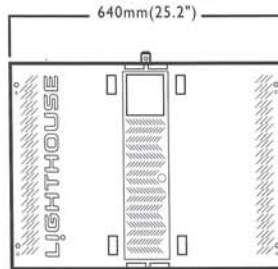

create impact

R4 indoor LED panel

configurations

quick reference guide

R4

brightness	2000 nits	data refresh rate (typical)	100,000 Hz
viewing angle horizontal	140° (50% brightness)	video frame rate	50/60 Hz
viewing angle vertical	140° (50% brightness)	display input (via Scaler & LIP)	RGB HV, YUV, YC, SDI Composite (HD-SDI optional)
pixel pitch	4.44mm	lifetime (50% brightness)	>50,000 hours
pixel density	50,625 per m ²	panel diagonal	800mm (31.5")
pixel configuration	SMD 1,1,1	operating temperature	0 to 35°C
colours	4.4 trillion	power consumption (typical)*	120 watts
digital processing	14 bit		

Standard 4:3 Aspect Ratio (16:9 aspect also available)							Panel		Average power consumption*		
R4 panel	panel total	Size (m ²)	Size (ft ²)	Dimensions w x h (m) w x h (ft)		Pixel resolution w x h	Total weight kg (lb)	Total (watts)	I Phase (amps)	I Phase (amps)	
1	1	0.31	3.31	0.64 x 0.48	2.10 x 1.57	144 x 108	27.5 (61)	120	0.5	1.1	
4 x 4	16	4.92	52.89	2.56 x 1.92	8.40 x 6.30	576 x 432	440 (970)	1920	8.0	17.5	
5 x 5	25	7.68	82.64	3.20 x 2.40	10.50 x 7.87	720 x 540	687.5 (1516)	3000	12.5	27.3	
6 x 6	36	11.06	119.00	3.84 x 2.88	12.60 x 9.45	864 x 648	990 (2183)	4320	18	39.3	
7 x 7	49	15.05	161.97	4.48 x 3.36	14.69 x 11.02	1008 x 756	1347.5 (2971)	5880	24.5	53.5	
8 x 8	64	19.66	211.55	5.12 x 3.84	16.79 x 12.60	1152 x 864	1760 (3881)	7680	32.0	69.8	
9 x 9	81	24.88	267.74	5.76 x 4.32	18.89 x 14.17	1296 x 972	2227.5 (4912)	9720	40.5	88.4	
10 x 10	100	30.72	330.55	6.40 x 4.80	20.99 x 15.74	1440 x 1080	2750 (6064)	12000	50.0	109.1	