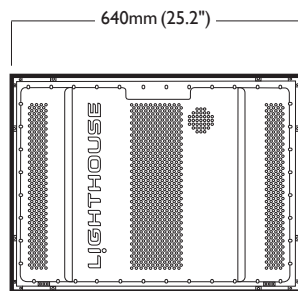

[create impact](#)

PI0 super quiet LED panel

configurations

quick reference guide

PI0

brightness	2000 nits	data refresh rate (typical)	100 kHz
viewing angle horizontal	140° (50% brightness)	video frame rate	50/60 frames per second
viewing angle vertical	140° (50% brightness)	display input	RGB HV, YUV, YC, SDI Composite (HD-SDI optional)
pixel pitch	10mm	lifetime (50% brightness)	>50,000 hours
pixel density	10,000 per m ²	diagonal	800mm (31.5")
pixel configuration	SMD I, I, I	operating temperature	0 to 35°C
colours	4.4 trillions	power consumption (typical)*	100 watts
processing depth	14 bit		

Standard 4:3 aspect ratio (16:9 aspect also possible)							Panel	Average power consumption* Europe (240 volts) US (110 volts)		
PI0 panel	Panel total	Size (m ²)	Size (ft ²)	Dimensions w x h (m) w x h (ft)		Pixel resolution w x h	Total weight kg (lb)	Total (watts)	I Phase (amps)	I Phase (amps)
1	1	0.31	3.31	0.64 x 0.48	2.10 x 1.57	64 x 48	9.6 (21.1)	100	0.4	0.9
4 x 4	16	4.92	52.91	2.56 x 1.92	8.40 x 6.30	256 x 192	153.6 (337.9)	1600	6.7	14.60
5 x 5	25	7.68	82.67	3.20 x 2.40	10.50 x 7.87	320 x 240	240 (528)	2500	10.4	22.7
6 x 6	36	11.06	119.04	3.84 x 2.88	12.60 x 9.45	384 x 288	345.6 (760.3)	3600	15	32.7
7 x 7	49	15.05	162.03	4.48 x 3.36	14.70 x 11.02	448 x 336	470.4 (1034.9)	4900	20.4	44.5
8 x 8	64	19.66	211.63	5.12 x 3.84	16.80 x 12.60	512 x 384	614.4 (1351.7)	6400	26.7	58.2
9 x 9	81	24.88	267.84	5.76 x 4.32	18.90 x 14.17	576 x 432	777.6 (1710.7)	8100	33.8	73.6
10 x 10	100	30.72	330.67	6.40 x 4.80	21.00 x 15.75	640 x 480	960 (2112)	10000	41.7	90.9