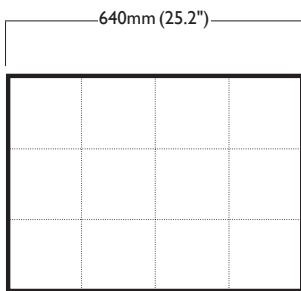

[create impact](#)

PI0 super quiet LED panel

configurations

quick reference guide

PI0

brightness	2000 nits	data refresh rate (typical)	100 kHz
viewing angle horizontal	140° (50% brightness)	video frame rate	50/60 frames per second
viewing angle vertical	140° (50% brightness)	display input	RGB HV, YUV, YC, SDI Composite (HD-SDI optional)
pixel pitch	10mm	lifetime (50% brightness)	>50,000 hours
pixel density	10,000 per m ²	diagonal	800mm (31.5")
pixel configuration	SMD I, I, I	operating temperature	0 to 35°C
colours	4.4 trillions	power consumption (typical)*	100 watts
processing depth	14 bit		

Standard 4:3 aspect ratio (16:9 aspect also possible)							Panel	Average power consumption* Europe (240 volts) US (110 volts)		
PI0 panel	Panel total	Size (m ²)	Size (ft ²)	Dimensions w x h (m) w x h (ft)		Pixel resolution w x h	Total weight kg (lb)	Total (watts)	I Phase (amps)	I Phase (amps)
1	1	0.31	3.31	0.64 x 0.48	2.10 x 1.57	64 x 48	9.6 (21.1)	100	0.4	0.9
4 x 4	16	4.92	52.91	2.56 x 1.92	8.40 x 6.30	256 x 192	153.6 (337.9)	1600	6.7	14.60
5 x 5	25	7.68	82.67	3.20 x 2.40	10.50 x 7.87	320 x 240	240 (528)	2500	10.4	22.7
6 x 6	36	11.06	119.04	3.84 x 2.88	12.60 x 9.45	384 x 288	345.6 (760.3)	3600	15	32.7
7 x 7	49	15.05	162.03	4.48 x 3.36	14.70 x 11.02	448 x 336	470.4 (1034.9)	4900	20.4	44.5
8 x 8	64	19.66	211.63	5.12 x 3.84	16.80 x 12.60	512 x 384	614.4 (1351.7)	6400	26.7	58.2
9 x 9	81	24.88	267.84	5.76 x 4.32	18.90 x 14.17	576 x 432	777.6 (1710.7)	8100	33.8	73.6
10 x 10	100	30.72	330.67	6.40 x 4.80	21.00 x 15.75	640 x 480	960 (2112)	10000	41.7	90.9