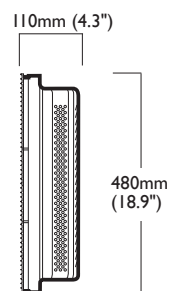

[create impact](#)

PI0 super quiet LED panel

configurations

quick reference guide

PI0

brightness	2000 nits	data refresh rate (typical)	100 kHz
viewing angle horizontal	140° (50% brightness)	video frame rate	50/60 frames per second
viewing angle vertical	140° (50% brightness)	display input	RGB HV, YUV, YC, SDI Composite (HD-SDI optional)
pixel pitch	10mm	lifetime (50% brightness)	>50,000 hours
pixel density	10,000 per m ²	diagonal	800mm (31.5")
pixel configuration	SMD I, I, I	operating temperature	0 to 35°C
colours	4.4 trillions	power consumption (typical)*	100 watts
processing depth	14 bit		

Standard 4:3 aspect ratio (16:9 aspect also possible)							Panel	Average power consumption* Europe (240 volts) US (110 volts)		
PI0 panel	Panel total	Size (m ²)	Size (ft ²)	Dimensions w x h (m) w x h (ft)		Pixel resolution w x h	Total weight kg (lb)	Total (watts)	I Phase (amps)	I Phase (amps)
1	1	0.31	3.31	0.64 x 0.48	2.10 x 1.57	64 x 48	9.6 (21.1)	100	0.4	0.9
4 x 4	16	4.92	52.91	2.56 x 1.92	8.40 x 6.30	256 x 192	153.6 (337.9)	1600	6.7	14.60
5 x 5	25	7.68	82.67	3.20 x 2.40	10.50 x 7.87	320 x 240	240 (528)	2500	10.4	22.7
6 x 6	36	11.06	119.04	3.84 x 2.88	12.60 x 9.45	384 x 288	345.6 (760.3)	3600	15	32.7
7 x 7	49	15.05	162.03	4.48 x 3.36	14.70 x 11.02	448 x 336	470.4 (1034.9)	4900	20.4	44.5
8 x 8	64	19.66	211.63	5.12 x 3.84	16.80 x 12.60	512 x 384	614.4 (1351.7)	6400	26.7	58.2
9 x 9	81	24.88	267.84	5.76 x 4.32	18.90 x 14.17	576 x 432	777.6 (1710.7)	8100	33.8	73.6
10 x 10	100	30.72	330.67	6.40 x 4.80	21.00 x 15.75	640 x 480	960 (2112)	10000	41.7	90.9