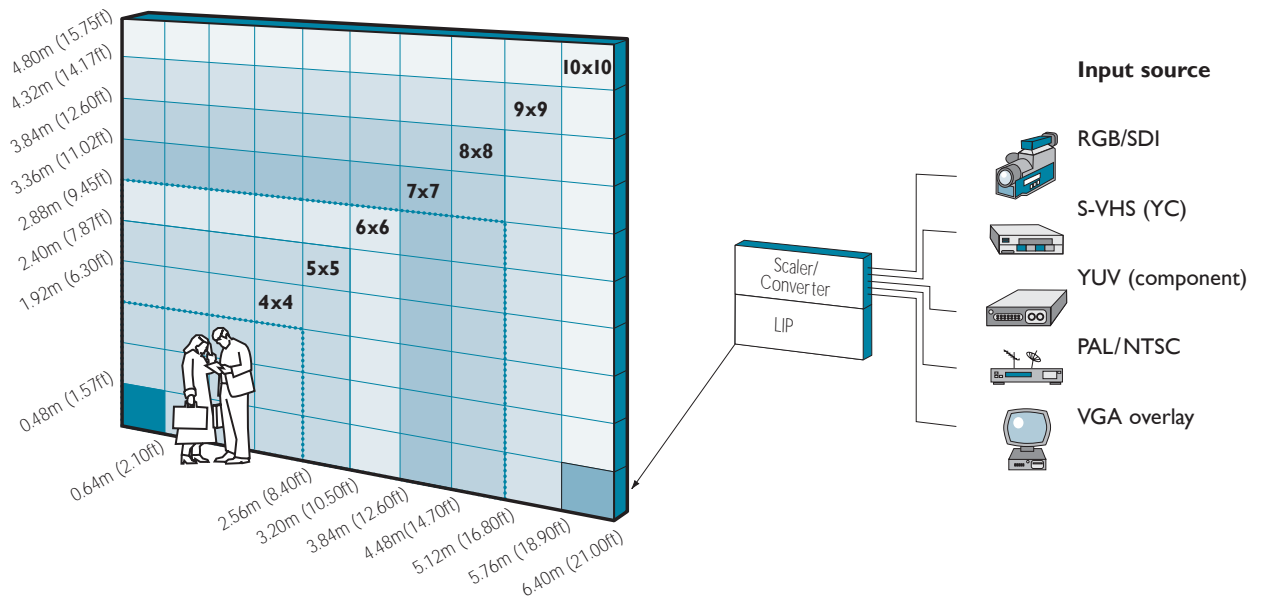

P10

super quiet LED panels

10mm Fixed Install model

-  shopping malls
-  exhibition centres
-  conference centres
-  arenas
-  airports
-  ferry ports
-  theme parks
-  TV studios

Stunning colour, vibrant images, 14 bit processing and superb M4 uniformity – the P10 LED panel is the ideal display choice for fixed installations.

[create impact](#)

PI0 super quiet LED panel

configurations

quick reference guide

PI0

brightness	2000 nits	data refresh rate (typical)	100 kHz
viewing angle horizontal	140° (50% brightness)	video frame rate	50/60 frames per second
viewing angle vertical	140° (50% brightness)	display input	RGB HV, YUV, YC, SDI Composite (HD-SDI optional)
pixel pitch	10mm	lifetime (50% brightness)	>50,000 hours
pixel density	10,000 per m ²	diagonal	800mm (31.5")
pixel configuration	SMD I, I, I	operating temperature	0 to 35°C
colours	4.4 trillions	power consumption (typical)*	100 watts
processing depth	14 bit		

Standard 4:3 aspect ratio (16:9 aspect also possible)							Panel	Average power consumption* Europe (240 volts) US (110 volts)		
PI0 panel	Panel total	Size (m ²)	Size (ft ²)	Dimensions w x h (m) w x h (ft)		Pixel resolution w x h	Total weight kg (lb)	Total (watts)	I Phase (amps)	I Phase (amps)
1	1	0.31	3.31	0.64 x 0.48	2.10 x 1.57	64 x 48	9.6 (21.1)	100	0.4	0.9
4 x 4	16	4.92	52.91	2.56 x 1.92	8.40 x 6.30	256 x 192	153.6 (337.9)	1600	6.7	14.60
5 x 5	25	7.68	82.67	3.20 x 2.40	10.50 x 7.87	320 x 240	240 (528)	2500	10.4	22.7
6 x 6	36	11.06	119.04	3.84 x 2.88	12.60 x 9.45	384 x 288	345.6 (760.3)	3600	15	32.7
7 x 7	49	15.05	162.03	4.48 x 3.36	14.70 x 11.02	448 x 336	470.4 (1034.9)	4900	20.4	44.5
8 x 8	64	19.66	211.63	5.12 x 3.84	16.80 x 12.60	512 x 384	614.4 (1351.7)	6400	26.7	58.2
9 x 9	81	24.88	267.84	5.76 x 4.32	18.90 x 14.17	576 x 432	777.6 (1710.7)	8100	33.8	73.6
10 x 10	100	30.72	330.67	6.40 x 4.80	21.00 x 15.75	640 x 480	960 (2112)	10000	41.7	90.9