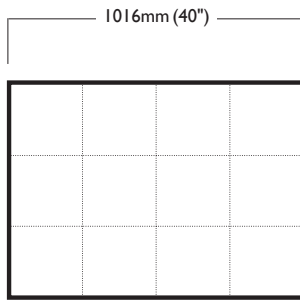

create impact

PI6 i/o indoor/outdoor LED panel

configurations

quick reference guide

PI6 i/o

brightness	5000 nits	data refresh rate (typical)	100 kHz
viewing angle horizontal	140° (50% brightness)	video frame rate	50/60 frames per second
viewing angle vertical	60° (50% brightness)	display input	RGB HV, YUV, YC, SDI Composite (HD-SDI optional)
pixel pitch	15.875mm	lifetime (50% brightness)	>50,000 hours
pixel density	3969 per m ²	diagonal	1269mm (50")
pixel configuration	RGB I, I, I	operating temperature	-20 to 40°C
colours	4.4 trillion	power consumption (typical)*	280 watts
processing depth	14 bit		

Standard 4:3 aspect ratio (16:9 aspect also possible)						Panel	Average power consumption* Europe (240 volts) US (110 volts)			
PI6 i/o panel	Panel total	Size (m ²)	Size (ft ²)	Dimensions w x h (m) w x h (ft)		Pixel resolution w x h	Total weight kg (lb)	Total (watts)	I Phase (amps)	I Phase (amps)
1	1	0.77	8.33	1.02 x 0.76	3.3 x 2.5	64 x 48	54(119)	280	1.2	2.5
4 x 4	16	12.4	133.33	4.06 x 3.05	13.3 x 10.0	256 x 192	864(1901)	4480	18.7	40.7
5 x 5	25	19.4	208.33	5.08 x 3.81	16.7 x 12.5	320 x 240	1350(2970)	7000	29.2	63.6
6 x 6	36	27.9	300.00	6.10 x 4.57	20.0 x 15.0	384 x 288	1944(4277)	10080	42.0	91.6
7 x 7	49	37.9	408.33	7.11 x 5.33	23.3 x 17.5	448 x 336	2626(5777)	13720	57.2	124.7
8 x 8	64	49.6	533.33	8.13 x 6.10	26.7 x 20.0	512 x 384	3456(7603)	17920	74.7	162.9
9 x 9	81	62.7	675.00	9.14 x 6.86	30.0 x 22.5	576 x 432	4374(9623)	22680	94.5	206.2
10 x 10	100	77.4	833.33	10.16 x 7.62	33.3 x 25.0	640 x 480	5400(11880)	28000	116.7	254.5