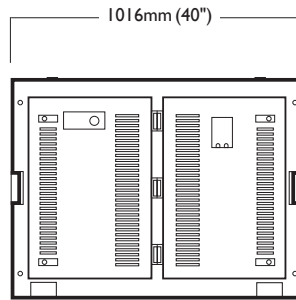

create impact

PI6 i/o indoor/outdoor LED panel

configurations

quick reference guide

PI6 i/o

brightness	5000 nits	data refresh rate (typical)	100 kHz
viewing angle horizontal	140° (50% brightness)	video frame rate	50/60 frames per second
viewing angle vertical	60° (50% brightness)	display input	RGB HV, YUV, YC, SDI Composite (HD-SDI optional)
pixel pitch	15.875mm	lifetime (50% brightness)	>50,000 hours
pixel density	3969 per m ²	diagonal	1269mm (50")
pixel configuration	RGB I, I, I	operating temperature	-20 to 40°C
colours	4.4 trillion	power consumption (typical)*	280 watts
processing depth	14 bit		

Standard 4:3 aspect ratio (16:9 aspect also possible)						Panel	Average power consumption* Europe (240 volts) US (110 volts)			
PI6 i/o panel	Panel total	Size (m ²)	Size (ft ²)	Dimensions w x h (m) w x h (ft)		Pixel resolution w x h	Total weight kg (lb)	Total (watts)	I Phase (amps)	I Phase (amps)
1	1	0.77	8.33	1.02 x 0.76	3.3 x 2.5	64 x 48	54(119)	280	1.2	2.5
4 x 4	16	12.4	133.33	4.06 x 3.05	13.3 x 10.0	256 x 192	864(1901)	4480	18.7	40.7
5 x 5	25	19.4	208.33	5.08 x 3.81	16.7 x 12.5	320 x 240	1350(2970)	7000	29.2	63.6
6 x 6	36	27.9	300.00	6.10 x 4.57	20.0 x 15.0	384 x 288	1944(4277)	10080	42.0	91.6
7 x 7	49	37.9	408.33	7.11 x 5.33	23.3 x 17.5	448 x 336	2626(5777)	13720	57.2	124.7
8 x 8	64	49.6	533.33	8.13 x 6.10	26.7 x 20.0	512 x 384	3456(7603)	17920	74.7	162.9
9 x 9	81	62.7	675.00	9.14 x 6.86	30.0 x 22.5	576 x 432	4374(9623)	22680	94.5	206.2
10 x 10	100	77.4	833.33	10.16 x 7.62	33.3 x 25.0	640 x 480	5400(11880)	28000	116.7	254.5