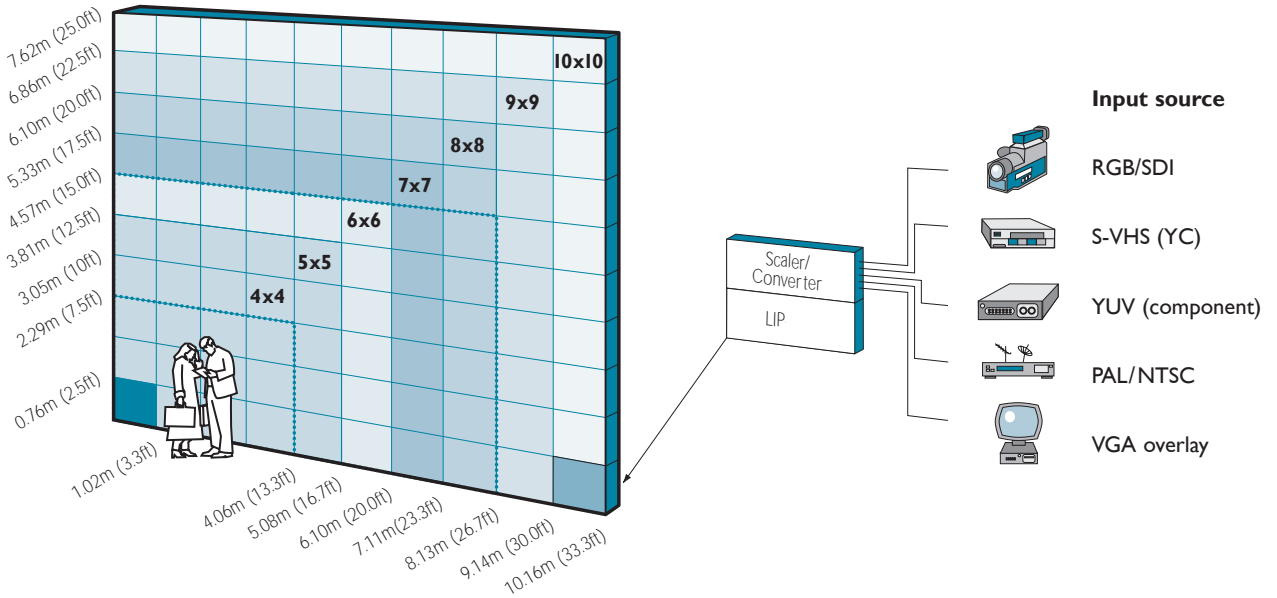

advertising

stadiums

PI6 ! / o is the ideal LED product for high quality small to large sized outdoor applications. Thanks to its 16mm pixel pitch, excellent colour reproduction, 14 bit technology and M4 uniformity control, the PI6 ! / o displays stunning images. This is ideally suited to indoor/outdoor digital signage, where high impact is needed.

create impact

PI6 i/o indoor/outdoor LED panel

configurations

quick reference guide

PI6 i/o

brightness	5000 nits	data refresh rate (typical)	100 kHz
viewing angle horizontal	140° (50% brightness)	video frame rate	50/60 frames per second
viewing angle vertical	60° (50% brightness)	display input	RGB HV, YUV, YC, SDI Composite (HD-SDI optional)
pixel pitch	15.875mm	lifetime (50% brightness)	>50,000 hours
pixel density	3969 per m ²	diagonal	1269mm (50")
pixel configuration	RGB I, I, I	operating temperature	-20 to 40°C
colours	4.4 trillion	power consumption (typical)*	280 watts
processing depth	14 bit		

Standard 4:3 aspect ratio (16:9 aspect also possible)						Panel	Average power consumption* Europe (240 volts) US (110 volts)			
PI6 i/o panel	Panel total	Size (m ²)	Size (ft ²)	Dimensions w x h (m) w x h (ft)		Pixel resolution w x h	Total weight kg (lb)	Total (watts)	I Phase (amps)	I Phase (amps)
1	1	0.77	8.33	1.02 x 0.76	3.3 x 2.5	64 x 48	54(119)	280	1.2	2.5
4 x 4	16	12.4	133.33	4.06 x 3.05	13.3 x 10.0	256 x 192	864(1901)	4480	18.7	40.7
5 x 5	25	19.4	208.33	5.08 x 3.81	16.7 x 12.5	320 x 240	1350(2970)	7000	29.2	63.6
6 x 6	36	27.9	300.00	6.10 x 4.57	20.0 x 15.0	384 x 288	1944(4277)	10080	42.0	91.6
7 x 7	49	37.9	408.33	7.11 x 5.33	23.3 x 17.5	448 x 336	2626(5777)	13720	57.2	124.7
8 x 8	64	49.6	533.33	8.13 x 6.10	26.7 x 20.0	512 x 384	3456(7603)	17920	74.7	162.9
9 x 9	81	62.7	675.00	9.14 x 6.86	30.0 x 22.5	576 x 432	4374(9623)	22680	94.5	206.2
10 x 10	100	77.4	833.33	10.16 x 7.62	33.3 x 25.0	640 x 480	5400(11880)	28000	116.7	254.5