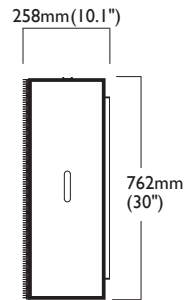

create impact

PI6 i/o indoor/outdoor LED panel

configurations

quick reference guide

PI6 i/o

brightness	5000 nits	data refresh rate (typical)	100 kHz
viewing angle horizontal	140° (50% brightness)	video frame rate	50/60 frames per second
viewing angle vertical	60° (50% brightness)	display input	RGB HV, YUV, YC, SDI Composite (HD-SDI optional)
pixel pitch	15.875mm	lifetime (50% brightness)	>50,000 hours
pixel density	3969 per m ²	diagonal	1269mm (50")
pixel configuration	RGB I, I, I	operating temperature	-20 to 40°C
colours	4.4 trillion	power consumption (typical)*	280 watts
processing depth	14 bit		

Standard 4:3 aspect ratio (16:9 aspect also possible)						Panel	Average power consumption* Europe (240 volts) US (110 volts)			
PI6 i/o panel	Panel total	Size (m ²)	Size (ft ²)	Dimensions w x h (m) w x h (ft)		Pixel resolution w x h	Total weight kg (lb)	Total (watts)	I Phase (amps)	I Phase (amps)
1	1	0.77	8.33	1.02 x 0.76	3.3 x 2.5	64 x 48	54(119)	280	1.2	2.5
4 x 4	16	12.4	133.33	4.06 x 3.05	13.3 x 10.0	256 x 192	864(1901)	4480	18.7	40.7
5 x 5	25	19.4	208.33	5.08 x 3.81	16.7 x 12.5	320 x 240	1350(2970)	7000	29.2	63.6
6 x 6	36	27.9	300.00	6.10 x 4.57	20.0 x 15.0	384 x 288	1944(4277)	10080	42.0	91.6
7 x 7	49	37.9	408.33	7.11 x 5.33	23.3 x 17.5	448 x 336	2626(5777)	13720	57.2	124.7
8 x 8	64	49.6	533.33	8.13 x 6.10	26.7 x 20.0	512 x 384	3456(7603)	17920	74.7	162.9
9 x 9	81	62.7	675.00	9.14 x 6.86	30.0 x 22.5	576 x 432	4374(9623)	22680	94.5	206.2
10 x 10	100	77.4	833.33	10.16 x 7.62	33.3 x 25.0	640 x 480	5400(11880)	28000	116.7	254.5