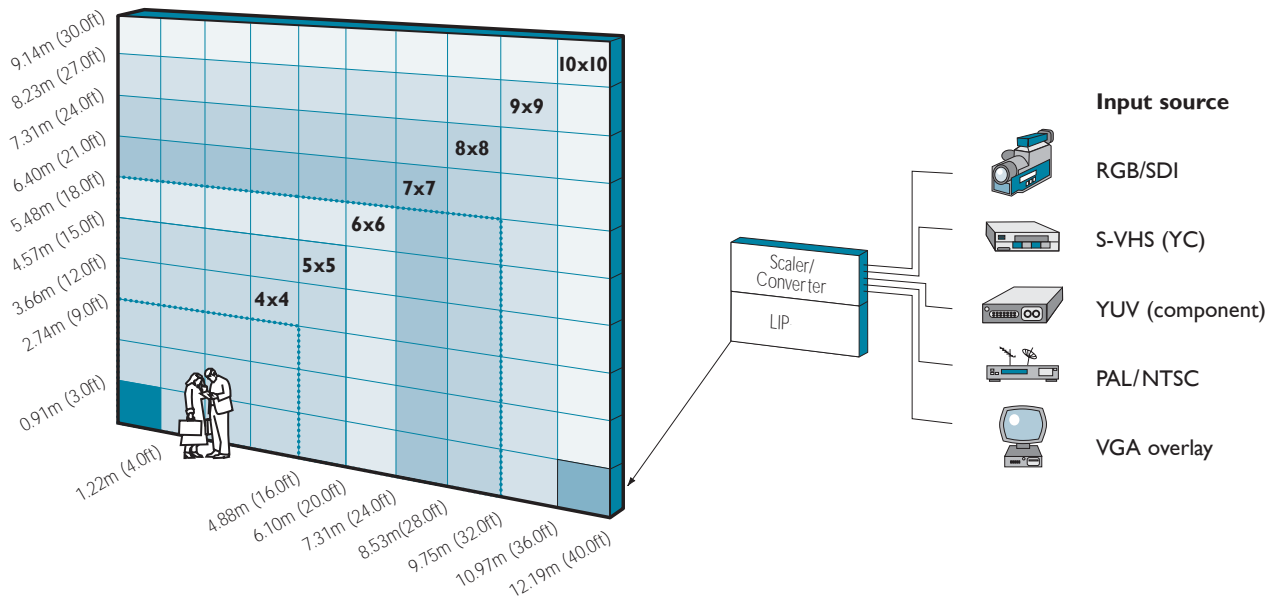

P19 outdoor LED panel

configurations

quick reference guide

P19

brightness 5000 nits
viewing angle horizontal 140° (50% brightness)
viewing angle vertical 50° (50% brightness)
pixel pitch 19.05mm
pixel density 2757 per m²
pixel configuration RGB 1, 1, 1
colours 4.4 trillion
processing depth 14 bit

data refresh rate (typical) 100 kHz
video frame rate 50/60 frames per second
data input RGB HV, YUV, YC, SDI
Composite (HD-SDI optional)
lifetime (50% brightness) >50,000 hours
diagonal 1524mm(60")
operating temperature -20 to 40°C
power consumption (typical)* 300 watts

Standard 4:3 aspect ratio (16:9 aspect also possible)							Panel		Average power consumption[†]	
P19 panel	Panel total	Size (m²)	Size (ft²)	Dimensions w x h (m) w x h (ft)		Pixel resolution w x h	Total weight[†] kg (lb)	Total (watts)	I Phase (amps)	I Phase (amps)
1	1	1.11	11.99	1.22 x 0.91	4.0 x 3.0	64 x 48	78 (172)	300	1.3	2.7
4 x 4	16	17.83	191.88	4.88 x 3.66	16.0 x 12.0	256 x 192	1248 (2746)	4800	20.0	43.6
5 x 5	25	27.85	299.82	6.10 x 4.57	20.0 x 15.0	320 x 240	1950(4290)	7500	31.3	68.2
6 x 6	36	40.11	431.74	7.31 x 5.48	24.0 x 18.0	384 x 288	2808 (6178)	10800	45.0	98.2
7 x 7	49	54.59	587.65	8.53 x 6.40	28.0 x 21.0	448 x 336	3822 (8408)	14700	61.3	133.6
8 x 8	64	71.31	767.54	9.75 x 7.31	32.0 x 24.0	512 x 384	4992(10982)	19200	80.0	174.6
9 x 9	81	90.25	971.42	10.97 x 8.23	36.0 x 27.0	576 x 432	6318 (13900)	24300	101.3	220.9
10 x 10	100	111.42	1199.28	12.19 x 9.14	40.0 x 30.0	640 x 480	7800(17160)	30000	125.0	272.7

* Based on typical power consumption being 40% of maximum.
Alternative processing systems are available for larger screen sizes.
Lighthouse reserves the right to change any specifications without notice.