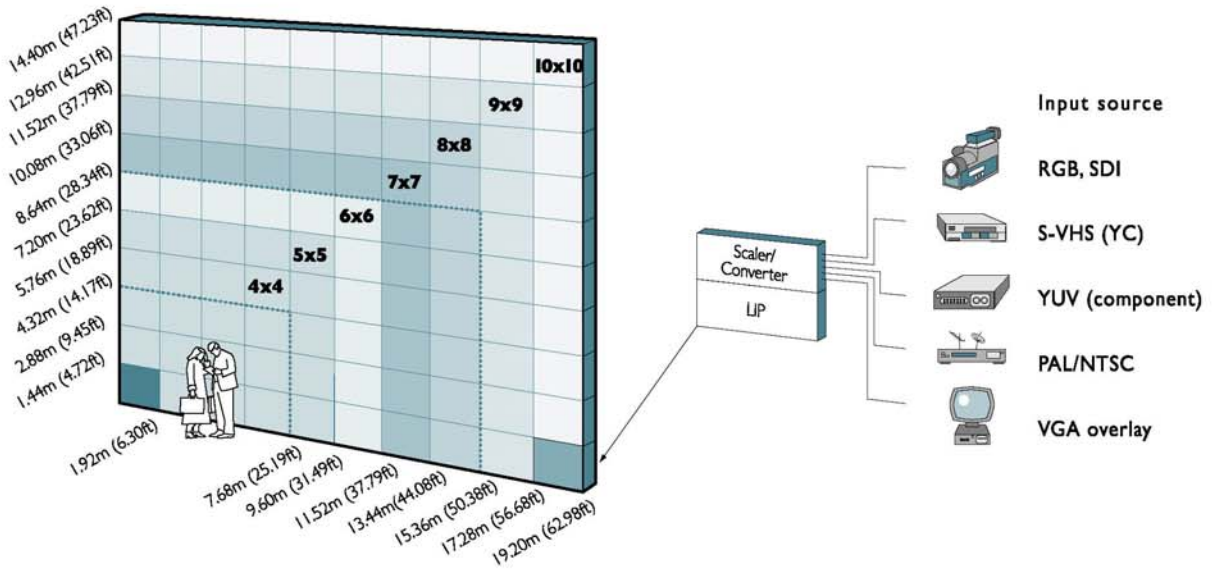

P30-II outdoor LED panel

configurations

quick reference guide

P30-II										
brightness	5000 nits		video frame rate	50/60 Hz						
viewing angle horizontal	140° (50% brightness)		display input (via Scaler & LIP)	RGB HV, YUV, YC, SDI, Composite, VGA overlay (HD-SDI Optional)						
viewing angle vertical	38° (50% brightness)		lifetime (50% brightness)	>50,000 hours						
pixel pitch	30mm		diagonal	2400mm (94.5")						
pixel density	1,111 per m²		operating temperature	-20 to 40 °C						
pixel configuration	RGB 2,2,1		power consumption (typical)*	440 watts						
colours	4.4 trillion									
processing depth	14 bit									
data refresh rate (typical)	100,000Hz									
Standard 4:3 Aspect Ratio (16:9 aspect also possible)										
P30-II panel	panel total	Size (m²)	Size (ft²)	Dimensions w x h (m)		Pixel resolution w x h	Panel	Average power consumption*		
				w x h (m)	w x h (ft)			Total (watts)	I Phase (amps)	I Phase (amps)
1 x 1	1	2.76	29.74	1.92 x 1.44	6.30 x 4.72	64 x 48	183 (402)	440	1.8	4
2 x 2	4	11.06	118.98	3.84 x 2.88	12.60 x 9.45	128 x 96	732 (1610)	1760	7.3	16
3 x 3	9	24.88	267.70	5.76 x 4.32	18.89 x 14.17	192 x 144	1647 (3623)	3960	16.5	36
4 x 4	16	44.24	475.92	7.68 x 5.76	25.19 x 18.89	256 x 192	2928 (6441)	7040	29.3	64
5 x 5	25	69.12	743.62	9.60 x 7.20	31.49 x 23.62	320 x 240	4575 (10065)	11000	45.8	100
6 x 6	36	99.53	1070.81	11.52 x 8.64	37.79 x 28.34	384 x 288	6588 (14493)	15840	66.0	144
7 x 7	49	135.48	1457.50	13.44 x 10.08	44.08 x 33.06	448 x 336	8967 (19727)	21560	89.8	196
8 x 8	64	176.95	1903.67	15.36 x 11.52	50.38 x 37.79	512 x 384	11712 (25766)	28160	117.3	256
9 x 9	81	223.95	2409.33	17.28 x 12.96	56.68 x 42.51	576 x 432	14823 (32610)	35640	148.5	324
10 x 10	100	276.48	2974.48	19.20 x 14.40	62.98 x 47.23	640 x 480	18300 (40260)	44000	183.3	400

* Based on typical power consumption being 40% of maximum.
Alternative processing systems are available for large screen size.
Lighthouse reserves the right to change any specifications without notice.