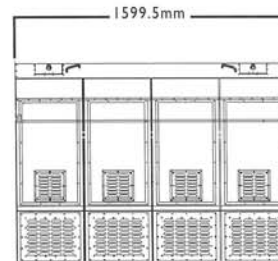

configurations

quick reference guide

F12-ER

brightness	5000 nits
viewing angle horizontal	140° (50% brightness)
viewing angle vertical	40° (50% brightness)
dot pitch	12.5mm
pixel pitch	25.0mm
pixel density	1600 per m ²
pixel configuration	RGB 1,2,1
colours	4.4 trillion
processing depth	14 bit

Standard Specification						Panel		Average power consumption*		
F12-ER panel	Panel total	Size (m ²)	Size (ft ²)	Dimensions		Dot Resolution w x h	Total weight kg (lb)	Europe (240 volts) US (110 volts)		
				w x h (m)	w x h (ft)			Total (watts)	I Phase (amps)	I Phase (amps)
1 x 1	1	1.60	17.21	1.60 x 1.00	5.25 x 3.28	128 x 80	100 (220.5)	350	1.5	3.18
2 x 1	2	3.20	34.43	3.20 x 1.00	10.50 x 3.28	256 x 80	200 (441)	700	2.9	6.36
3 x 1	3	4.80	51.64	4.80 x 1.00	15.74 x 3.28	384 x 80	300 (661.5)	1050	4.4	9.55
4 x 1	4	6.40	68.85	6.40 x 1.00	20.99 x 3.28	512 x 80	400 (882)	1400	5.8	12.73
5 x 1	5	8.00	86.07	8.00 x 1.00	26.24 x 3.28	640 x 80	500 (1102.5)	1750	7.3	15.91
6 x 1	6	9.60	103.28	9.60 x 1.00	31.49 x 3.28	768 x 80	600 (1323)	2100	8.8	19.09
7 x 1	7	11.20	120.49	11.20 x 1.00	36.74 x 3.28	896 x 80	700 (1543.5)	2450	10.2	22.27
8 x 1	8	12.80	137.71	12.80 x 1.00	41.98 x 3.28	1024 x 80	800 (1764)	2800	11.7	25.45
9 x 1	9	14.40	154.92	14.40 x 1.00	47.23 x 3.28	1152 x 80	900 (1984.5)	3150	13.1	28.64
10 x 1	10	16.00	172.13	16.00 x 1.00	52.48 x 3.28	1280 x 80	1000 (2205)	3500	14.6	31.82