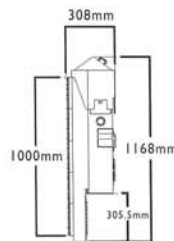

configurations

quick reference guide

F12-ER

brightness	5000 nits
viewing angle horizontal	140° (50% brightness)
viewing angle vertical	40° (50% brightness)
dot pitch	12.5mm
pixel pitch	25.0mm
pixel density	1600 per m ²
pixel configuration	RGB 1,2,1
colours	4.4 trillion
processing depth	14 bit

Standard Specification						Panel		Average power consumption*		
F12-ER panel	Panel total	Size (m ²)	Size (ft ²)	Dimensions		Dot Resolution w x h	Total weight kg (lb)	Europe (240 volts) US (110 volts)		
				w x h (m)	w x h (ft)			Total (watts)	I Phase (amps)	I Phase (amps)
1 x 1	1	1.60	17.21	1.60 x 1.00	5.25 x 3.28	128 x 80	100 (220.5)	350	1.5	3.18
2 x 1	2	3.20	34.43	3.20 x 1.00	10.50 x 3.28	256 x 80	200 (441)	700	2.9	6.36
3 x 1	3	4.80	51.64	4.80 x 1.00	15.74 x 3.28	384 x 80	300 (661.5)	1050	4.4	9.55
4 x 1	4	6.40	68.85	6.40 x 1.00	20.99 x 3.28	512 x 80	400 (882)	1400	5.8	12.73
5 x 1	5	8.00	86.07	8.00 x 1.00	26.24 x 3.28	640 x 80	500 (1102.5)	1750	7.3	15.91
6 x 1	6	9.60	103.28	9.60 x 1.00	31.49 x 3.28	768 x 80	600 (1323)	2100	8.8	19.09
7 x 1	7	11.20	120.49	11.20 x 1.00	36.74 x 3.28	896 x 80	700 (1543.5)	2450	10.2	22.27
8 x 1	8	12.80	137.71	12.80 x 1.00	41.98 x 3.28	1024 x 80	800 (1764)	2800	11.7	25.45
9 x 1	9	14.40	154.92	14.40 x 1.00	47.23 x 3.28	1152 x 80	900 (1984.5)	3150	13.1	28.64
10 x 1	10	16.00	172.13	16.00 x 1.00	52.48 x 3.28	1280 x 80	1000 (2205)	3500	14.6	31.82