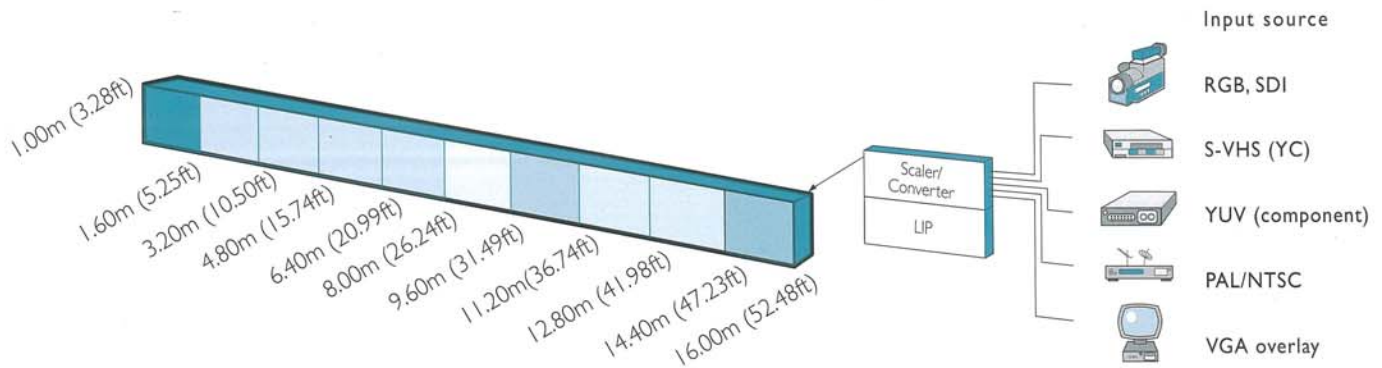

F12-ER

indoor/outdoor LED fascia

12.5mm dot pitch model

stadiums

Based on Lighthouse's successful P12-ER platform, the F12-ER offers a unique solution for fascia applications. Wall mounted, the F-12ER can be serviced from above, eliminating the need for mobile platform access to maintain and service the display.

Featuring Lighthouse's award winning M4 colour and brightness EQ system, the F12-ER offers a market leading visual solution for wall mounted banner displays.

create impact

F12-ER indoor/outdoor LED fascia

configurations

quick reference guide

F12-ER

brightness	5000 nits
viewing angle horizontal	140° (50% brightness)
viewing angle vertical	40° (50% brightness)
dot pitch	12.5mm
pixel pitch	25.0mm
pixel density	1600 per m ²
pixel configuration	RGB 1,2,1
colours	4.4 trillion
processing depth	14 bit

Standard Specification						Panel		Average power consumption*		
F12-ER panel	Panel total	Size (m ²)	Size (ft ²)	Dimensions		Dot Resolution w x h	Total weight kg (lb)	Europe (240 volts) US (110 volts)		
				w x h (m)	w x h (ft)			Total (watts)	I Phase (amps)	I Phase (amps)
1 x 1	1	1.60	17.21	1.60 x 1.00	5.25 x 3.28	128 x 80	100 (220.5)	350	1.5	3.18
2 x 1	2	3.20	34.43	3.20 x 1.00	10.50 x 3.28	256 x 80	200 (441)	700	2.9	6.36
3 x 1	3	4.80	51.64	4.80 x 1.00	15.74 x 3.28	384 x 80	300 (661.5)	1050	4.4	9.55
4 x 1	4	6.40	68.85	6.40 x 1.00	20.99 x 3.28	512 x 80	400 (882)	1400	5.8	12.73
5 x 1	5	8.00	86.07	8.00 x 1.00	26.24 x 3.28	640 x 80	500 (1102.5)	1750	7.3	15.91
6 x 1	6	9.60	103.28	9.60 x 1.00	31.49 x 3.28	768 x 80	600 (1323)	2100	8.8	19.09
7 x 1	7	11.20	120.49	11.20 x 1.00	36.74 x 3.28	896 x 80	700 (1543.5)	2450	10.2	22.27
8 x 1	8	12.80	137.71	12.80 x 1.00	41.98 x 3.28	1024 x 80	800 (1764)	2800	11.7	25.45
9 x 1	9	14.40	154.92	14.40 x 1.00	47.23 x 3.28	1152 x 80	900 (1984.5)	3150	13.1	28.64
10 x 1	10	16.00	172.13	16.00 x 1.00	52.48 x 3.28	1280 x 80	1000 (2205)	3500	14.6	31.82