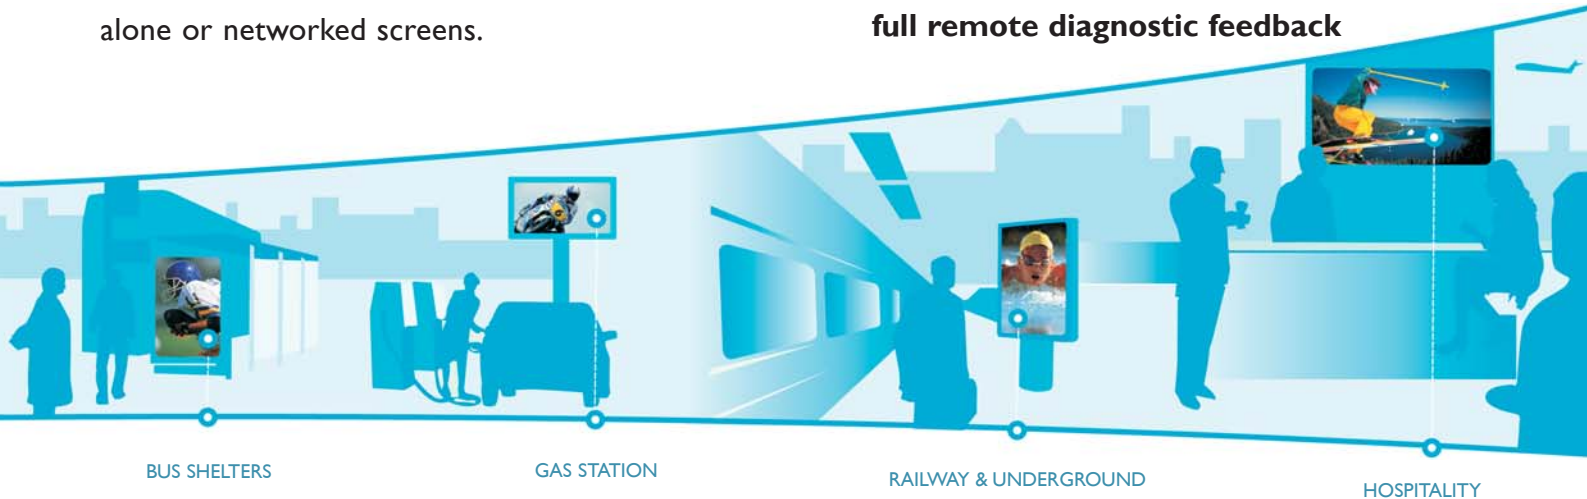

M6

mono-block LED display

Network suitable LED screens

billboards

network

Bigger and brighter than the traditional plasma screen, Lighthouse's Mono-Block M6 LED video screens captivate audiences with live TV, news bulletins, advertising or sport in a multitude of indoor and outdoor locations.

create impact

Staying in touch

From mass transit areas such as airports, bus stations, subway terminals to retail outlets, shopping malls and corporate functions, the high resolution M6 series with brightness levels of up to 3000 nits are ideal stand alone or networked screens.

- 56", 80" standard size LED video screens
- 6mm pixel pitch
- Indoor or outdoor all weather casings**
- Networked or stand alone
- 14 bit processing, M4 uniformity control, full remote diagnostic feedback

BUS SHELTERS

GAS STATION

RAILWAY & UNDERGROUND

HOSPITALITY

quick reference guide

	M6-56	M6-80
Display device	SMD	SMD
Pixel pitch	6.667mm	6.667mm
Brightness	3000 nits	3000 nits
Viewing angle horizontal	140° (50% brightness)	140° (50% brightness)
Viewing angle vertical	105° (50% brightness)	105° (50% brightness)
Minimum viewing distance	6m	6m
LEDs per pixel	1, 1, 1	1, 1, 1
Drive type	direct	direct
Pixel density	22,500 per m ²	22,500 per m ²
LED density	67,500 per m ²	67,500 per m ²
Colours	4.4 trillion	4.4 trillion
Processing depth	14 bit	14 bit
Video frame rate	50 or 60Hz	50 or 60Hz
Display refresh rate	100 kHz typical	100 kHz typical
Operating temperature	0° to 35°	0° to 35°
Lifetime (50% brightness)	50,000 hours	50,000 hours
IP Rating	Front IP 40 / Rear IP 20	Front IP 40 / Rear IP 20
Video input	RGB HV, YUV, YC, CVBS (HDTV optional)	