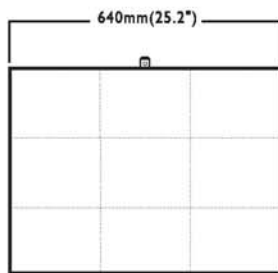

brightness	3000 nits	data refresh rate (typical)	100,000 Hz
viewing angle horizontal	140° (50% brightness)	video frame rate	50/60 Hz
viewing angle vertical	105° (50% brightness)	display input (via Scaler & LIP)	RGB HV, YUV, YC, SDI Composite (HD-SDI optional)
pixel pitch	6.67mm	lifetime (50% brightness)	>5 00 hours
pixel density	22,500 per m²	panel diagonal	800mm (31.5")
pixel configuration	SMD 1,1,1	operating temperature	0 to 35°C
colours	4.4 trillion	power consumption (typical)*	210 watts
digital processing	14 bit		

Standard 4:3 Aspect Ratio (16:9 aspect also available)							Panel	Average power consumption*		
R6-III panel	panel total	Size (m²)	Size (ft²)	Dimensions w x h (m)		Pixel resolution w x h	Total weight kg (lb)	Total (watts)	I Phase (amps)	I Phase (amps)
				w x h (m)	w x h (ft)			Europe (240 volts)	US (110 volts)	
1	1	0.31	3.31	0.64 x 0.48	2.10 x 1.57	96 x 72	32 (70)	210	0.9	1.9
4 x 4	16	4.92	52.91	2.56 x 1.92	8.40 x 6.30	384 x 288	512 (1126)	3360	14.0	30.5
5 x 5	25	7.68	82.67	3.20 x 2.40	10.50 x 7.87	480 x 360	800 (1760)	5250	21.9	47.7
6 x 6	36	11.06	119.04	3.84 x 2.88	12.60 x 9.45	576 x 432	1152 (2534)	7560	31.5	68.7
7 x 7	49	15.05	162.03	4.48 x 3.36	14.70 x 11.02	672 x 504	1568 (3450)	10290	42.9	93.5
8 x 8	64	19.66	211.63	5.12 x 3.84	16.80 x 12.60	768 x 576	2048 (4506)	13440	56.0	122.2
9 x 9	81	24.88	267.84	5.76 x 4.32	18.90 x 14.17	864 x 648	2592 (5702)	17010	70.9	154.6
10 x 10	100	30.72	330.67	6.40 x 4.80	21.00 x 15.75	960 x 720	3200 (7040)	21000	87.5	191.0

* Based on typical power consumption being 40% of maximum.
Flightcase available upon request.
Alternative processing systems are available for large screen sizes.
Lighthouse reserves the right to change any specifications without notice.