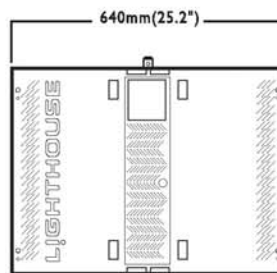

brightness	3000 nits	data refresh rate (typical)	100,000 Hz
viewing angle horizontal	140° (50% brightness)	video frame rate	50/60 Hz
viewing angle vertical	105° (50% brightness)	display input (via Scaler & LIP)	RGB HV, YUV, YC, SDI Composite (HD-SDI optional)
pixel pitch	6.67mm	lifetime (50% brightness)	>5 00 hours
pixel density	22,500 per m²	panel diagonal	800mm (31.5")
pixel configuration	SMD 1,1,1	operating temperature	0 to 35°C
colours	4.4 trillion	power consumption (typical)*	210 watts
digital processing	14 bit		

Standard 4:3 Aspect Ratio (16:9 aspect also available)							Panel	Average power consumption*		
R6-III panel	panel total	Size (m²)	Size (ft²)	Dimensions w x h (m)		Pixel resolution w x h	Total weight kg (lb)	Total (watts)	I Phase (amps)	I Phase (amps)
				w x h (m)	w x h (ft)			Europe (240 volts)	US (110 volts)	
1	1	0.31	3.31	0.64 x 0.48	2.10 x 1.57	96 x 72	32 (70)	210	0.9	1.9
4 x 4	16	4.92	52.91	2.56 x 1.92	8.40 x 6.30	384 x 288	512 (1126)	3360	14.0	30.5
5 x 5	25	7.68	82.67	3.20 x 2.40	10.50 x 7.87	480 x 360	800 (1760)	5250	21.9	47.7
6 x 6	36	11.06	119.04	3.84 x 2.88	12.60 x 9.45	576 x 432	1152 (2534)	7560	31.5	68.7
7 x 7	49	15.05	162.03	4.48 x 3.36	14.70 x 11.02	672 x 504	1568 (3450)	10290	42.9	93.5
8 x 8	64	19.66	211.63	5.12 x 3.84	16.80 x 12.60	768 x 576	2048 (4506)	13440	56.0	122.2
9 x 9	81	24.88	267.84	5.76 x 4.32	18.90 x 14.17	864 x 648	2592 (5702)	17010	70.9	154.6
10 x 10	100	30.72	330.67	6.40 x 4.80	21.00 x 15.75	960 x 720	3200 (7040)	21000	87.5	191.0

* Based on typical power consumption being 40% of maximum.
Flightcase available upon request.
Alternative processing systems are available for large screen sizes.
Lighthouse reserves the right to change any specifications without notice.