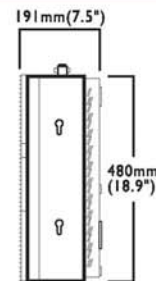

brightness	3000 nits	data refresh rate (typical)	100,000 Hz
viewing angle horizontal	140° (50% brightness)	video frame rate	50/60 Hz
viewing angle vertical	105° (50% brightness)	display input (via Scaler & LIP)	RGB HV, YUV, YC, SDI Composite (HD-SDI optional)
pixel pitch	6.67mm	lifetime (50% brightness)	>5 00 hours
pixel density	22,500 per m²	panel diagonal	800mm (31.5")
pixel configuration	SMD 1,1,1	operating temperature	0 to 35°C
colours	4.4 trillion	power consumption (typical)*	210 watts
digital processing	14 bit		

Standard 4:3 Aspect Ratio (16:9 aspect also available)							Panel	Average power consumption*		
R6-III panel	panel total	Size (m²)	Size (ft²)	Dimensions w x h (m)		Pixel resolution w x h	Total weight kg (lb)	Total (watts)	I Phase (amps)	I Phase (amps)
				w x h (m)	w x h (ft)			Europe (240 volts)	US (110 volts)	
1	1	0.31	3.31	0.64 x 0.48	2.10 x 1.57	96 x 72	32 (70)	210	0.9	1.9
4 x 4	16	4.92	52.91	2.56 x 1.92	8.40 x 6.30	384 x 288	512 (1126)	3360	14.0	30.5
5 x 5	25	7.68	82.67	3.20 x 2.40	10.50 x 7.87	480 x 360	800 (1760)	5250	21.9	47.7
6 x 6	36	11.06	119.04	3.84 x 2.88	12.60 x 9.45	576 x 432	1152 (2534)	7560	31.5	68.7
7 x 7	49	15.05	162.03	4.48 x 3.36	14.70 x 11.02	672 x 504	1568 (3450)	10290	42.9	93.5
8 x 8	64	19.66	211.63	5.12 x 3.84	16.80 x 12.60	768 x 576	2048 (4506)	13440	56.0	122.2
9 x 9	81	24.88	267.84	5.76 x 4.32	18.90 x 14.17	864 x 648	2592 (5702)	17010	70.9	154.6
10 x 10	100	30.72	330.67	6.40 x 4.80	21.00 x 15.75	960 x 720	3200 (7040)	21000	87.5	191.0

* Based on typical power consumption being 40% of maximum.
Flightcase available upon request.
Alternative processing systems are available for large screen sizes.
Lighthouse reserves the right to change any specifications without notice.