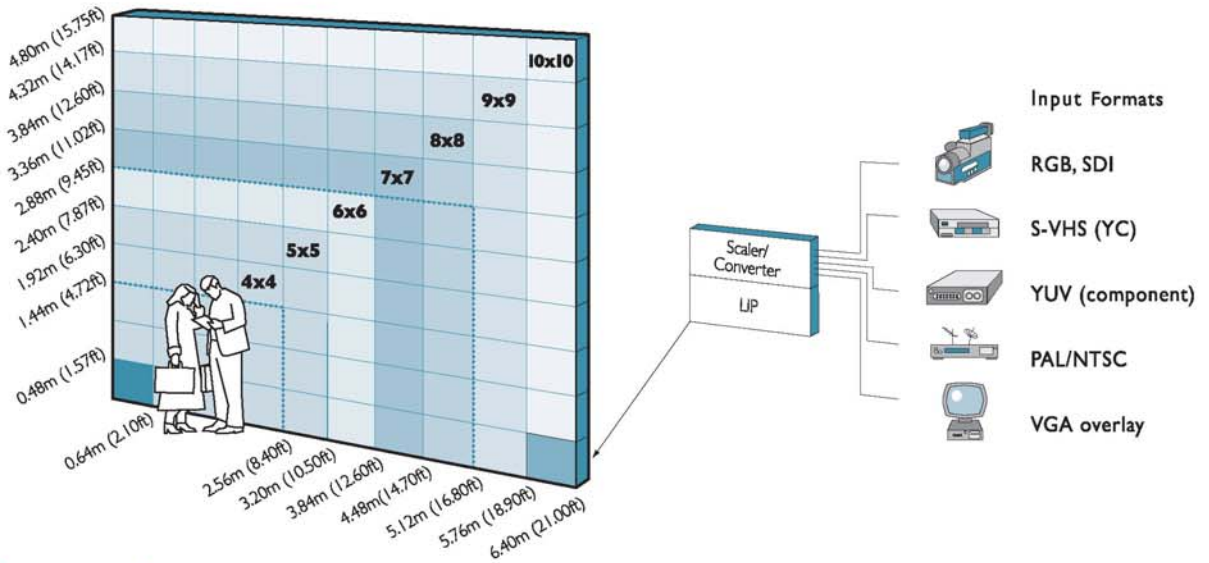

R6-III indoor LED panel

configurations

quick reference guide

R6-III