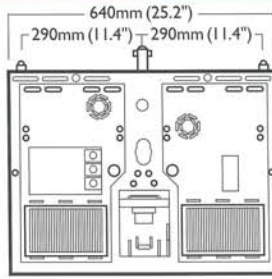

brightness	2000 nits
viewing angle horizontal	140° (50% brightness)
viewing angle vertical	140° (50% brightness)
pixel pitch	10mm
pixel density	10,000 per m²
pixel configuration	SMD 1, 1, 1
colours	4.4 trillion
processing depth	14 bit

data refresh rate (typical)	100,000 Hz
video frame rate	50/60 Hz
display input (via Scaler & LIP)	SDI, RGB, YUV, YC, Composite (HD-SDI optional)
lifetime (50% brightness)	>50,000 hours
diagonal	800mm (31.5")
operating temperature	0 to 35°C
power consumption (typical)*	100 watts

Standard 4:3 aspect ratio (16:9 aspect also possible)								Average power consumption* Europe (240 volts) US (110 volts)		
R10 panel	Panel total	Size (m²)	Size (ft²)	Dimensions w x h (m) w x h (ft)		Pixel resolution w x h	Total weight^{††} kg (lb)	Total (watts)	I Phase (amps)	I Phase (amps)
1	1	0.31	3.31	0.64 x 0.48	2.10 x 1.57	64 x 48	21(46.2)	100	0.4	0.9
4 x 4	16	4.92	52.91	2.56 x 1.92	8.40 x 6.30	256 x 192	336(739.2)	1600	6.7	14.60
5 x 5	25	7.68	82.67	3.20 x 2.40	10.50 x 7.87	320 x 240	525(1155)	2500	10.4	22.7
6 x 6	36	11.06	119.04	3.84 x 2.88	12.60 x 9.45	384 x 288	756(1663)	3600	15	32.7
7 x 7	49	15.05	162.03	4.48 x 3.36	14.70 x 11.02	448 x 336	1029(2264)	4900	20.4	44.5
8 x 8	64	19.66	211.63	5.12 x 3.84	16.80 x 12.60	512 x 384	1344(2957)	6400	26.7	58.2
9 x 9	81	24.88	267.84	5.76 x 4.32	18.90 x 14.17	576 x 432	1701(3742)	8100	33.8	73.6
10 x 10	100	30.72	330.67	6.40 x 4.80	21.00 x 15.75	640 x 480	2100(4620)	10000	41.7	90.9

*Based on typical power consumption being 40% of maximum.
Flightcase available upon request.
Alternative processing systems are available for larger screen sizes.
Lighthouse reserves the right to change any specifications without notice.

Lighthouse Technologies Ltd.

Asia: T +852 2192 1688 • Europe: T +44 (0)20 8380 9500 • USA: T +1 866 345 8288 • E: info@lighthouse-tech.com • www.lighthouse-tech.com