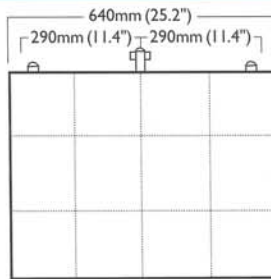

brightness	2000 nits
viewing angle horizontal	140° (50% brightness)
viewing angle vertical	140° (50% brightness)
pixel pitch	10mm
pixel density	10,000 per m²
pixel configuration	SMD 1, 1, 1
colours	4.4 trillion
processing depth	14 bit

data refresh rate (typical)	100,000 Hz
video frame rate	50/60 Hz
display input (via Scaler & LIP)	SDI, RGB, YUV, YC, Composite (HD-SDI optional)
lifetime (50% brightness)	>50,000 hours
diagonal	800mm (31.5")
operating temperature	0 to 35°C
power consumption (typical)*	100 watts

Standard 4:3 aspect ratio (16:9 aspect also possible)								Average power consumption* Europe (240 volts) US (110 volts)		
R10 panel	Panel total	Size (m²)	Size (ft²)	Dimensions w x h (m) w x h (ft)		Pixel resolution w x h	Total weight^{††} kg (lb)	Total (watts)	I Phase (amps)	I Phase (amps)
1	1	0.31	3.31	0.64 x 0.48	2.10 x 1.57	64 x 48	21(46.2)	100	0.4	0.9
4 x 4	16	4.92	52.91	2.56 x 1.92	8.40 x 6.30	256 x 192	336(739.2)	1600	6.7	14.60
5 x 5	25	7.68	82.67	3.20 x 2.40	10.50 x 7.87	320 x 240	525(1155)	2500	10.4	22.7
6 x 6	36	11.06	119.04	3.84 x 2.88	12.60 x 9.45	384 x 288	756(1663)	3600	15	32.7
7 x 7	49	15.05	162.03	4.48 x 3.36	14.70 x 11.02	448 x 336	1029(2264)	4900	20.4	44.5
8 x 8	64	19.66	211.63	5.12 x 3.84	16.80 x 12.60	512 x 384	1344(2957)	6400	26.7	58.2
9 x 9	81	24.88	267.84	5.76 x 4.32	18.90 x 14.17	576 x 432	1701(3742)	8100	33.8	73.6
10 x 10	100	30.72	330.67	6.40 x 4.80	21.00 x 15.75	640 x 480	2100(4620)	10000	41.7	90.9

*Based on typical power consumption being 40% of maximum.
Flightcase available upon request.
Alternative processing systems are available for larger screen sizes.
Lighthouse reserves the right to change any specifications without notice.

Lighthouse Technologies Ltd.

Asia: T +852 2192 1688 • Europe: T +44 (0)20 8380 9500 • USA: T +1 866 345 8288 • E: info@lighthouse-tech.com • www.lighthouse-tech.com