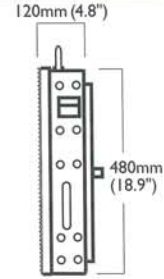

brightness	2000 nits
viewing angle horizontal	140° (50% brightness)
viewing angle vertical	140° (50% brightness)
pixel pitch	10mm
pixel density	10,000 per m²
pixel configuration	SMD 1, 1, 1
colours	4.4 trillion
processing depth	14 bit

data refresh rate (typical)	100,000 Hz
video frame rate	50/60 Hz
display input (via Scaler & LIP)	SDI, RGB, YUV, YC, Composite (HD-SDI optional)
lifetime (50% brightness)	>50,000 hours
diagonal	800mm (31.5")
operating temperature	0 to 35°C
power consumption (typical)*	100 watts

Standard 4:3 aspect ratio (16:9 aspect also possible)								Average power consumption* Europe (240 volts) US (110 volts)		
R10 panel	Panel total	Size (m²)	Size (ft²)	Dimensions w x h (m) w x h (ft)		Pixel resolution w x h	Total weight^{††} kg (lb)	Total (watts)	I Phase (amps)	I Phase (amps)
1	1	0.31	3.31	0.64 x 0.48	2.10 x 1.57	64 x 48	21(46.2)	100	0.4	0.9
4 x 4	16	4.92	52.91	2.56 x 1.92	8.40 x 6.30	256 x 192	336(739.2)	1600	6.7	14.60
5 x 5	25	7.68	82.67	3.20 x 2.40	10.50 x 7.87	320 x 240	525(1155)	2500	10.4	22.7
6 x 6	36	11.06	119.04	3.84 x 2.88	12.60 x 9.45	384 x 288	756(1663)	3600	15	32.7
7 x 7	49	15.05	162.03	4.48 x 3.36	14.70 x 11.02	448 x 336	1029(2264)	4900	20.4	44.5
8 x 8	64	19.66	211.63	5.12 x 3.84	16.80 x 12.60	512 x 384	1344(2957)	6400	26.7	58.2
9 x 9	81	24.88	267.84	5.76 x 4.32	18.90 x 14.17	576 x 432	1701(3742)	8100	33.8	73.6
10 x 10	100	30.72	330.67	6.40 x 4.80	21.00 x 15.75	640 x 480	2100(4620)	10000	41.7	90.9

*Based on typical power consumption being 40% of maximum.
Flightcase available upon request.
Alternative processing systems are available for larger screen sizes.
Lighthouse reserves the right to change any specifications without notice.

Lighthouse Technologies Ltd.

Asia: T +852 2192 1688 • Europe: T +44 (0)20 8380 9500 • USA: T +1 866 345 8288 • E: info@lighthouse-tech.com • www.lighthouse-tech.com