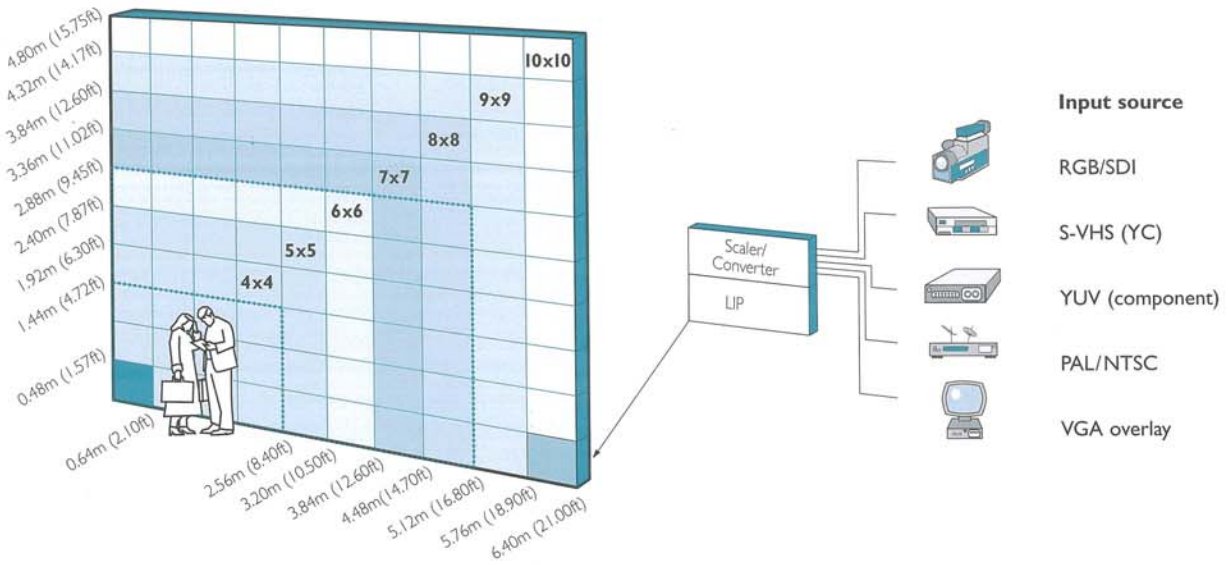

R10 super quiet LED panel

configurations

quick reference guide

R10