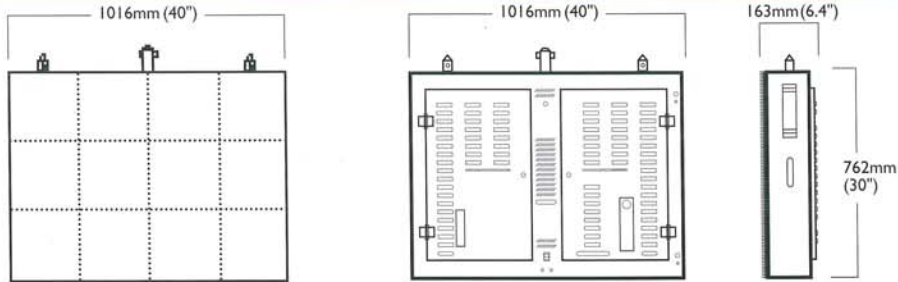

create impact

R16_{l/o} indoor/outdoor LED panel

configurations

quick reference guide

R16_{l/o}

brightness 5000 nits
viewing angle horizontal 140° (50% brightness)
viewing angle vertical 60° (50% brightness)
pixel pitch 15.875mm
pixel density 3969 per m²
pixel configuration RGB 1, 1, 1
colours 4.4 trillion
processing depth 14 bit

Standard 4:3 aspect ratio (16:9 aspect also possible)							Average power consumption*			
R16 _{l/o} panel	Panel total	Size (m ²)	Size (ft ²)	Dimensions w x h (m) w x h (ft)		Pixel resolution w x h	panel Total weight (kg (lb))	Total (watts)	Europe (240 volts) I Phase (amps)	US (110 volts) I Phase (amps)
1	1	0.77	8.33	1.02 x 0.76	3.3 x 2.5	64 x 48	50 (110)	280	1.2	2.5
4 x 4	16	12.4	133.33	4.06 x 3.05	13.3 x 10.0	256 x 192	800 (1760)	4480	18.7	40.7
5 x 5	25	19.4	208.33	5.08 x 3.81	16.7 x 12.5	320 x 240	1250 (2750)	7000	29.2	63.6
6 x 6	36	27.9	300.00	6.10 x 4.57	20.0 x 15.0	384 x 288	1800 (3960)	10080	42.0	91.6
7 x 7	49	37.9	408.33	7.11 x 5.33	23.3 x 17.5	448 x 336	2450 (5390)	13720	57.2	124.7
8 x 8	64	49.6	533.33	8.13 x 6.10	26.7 x 20.0	512 x 384	3200 (7040)	17920	74.7	162.9
9 x 9	81	62.7	675.00	9.14 x 6.86	30.0 x 22.5	576 x 432	4050 (8910)	22680	94.5	206.2
10 x 10	100	77.4	833.33	10.16 x 7.62	33.3 x 25.0	640 x 480	5000 (11000)	28000	116.7	254.5