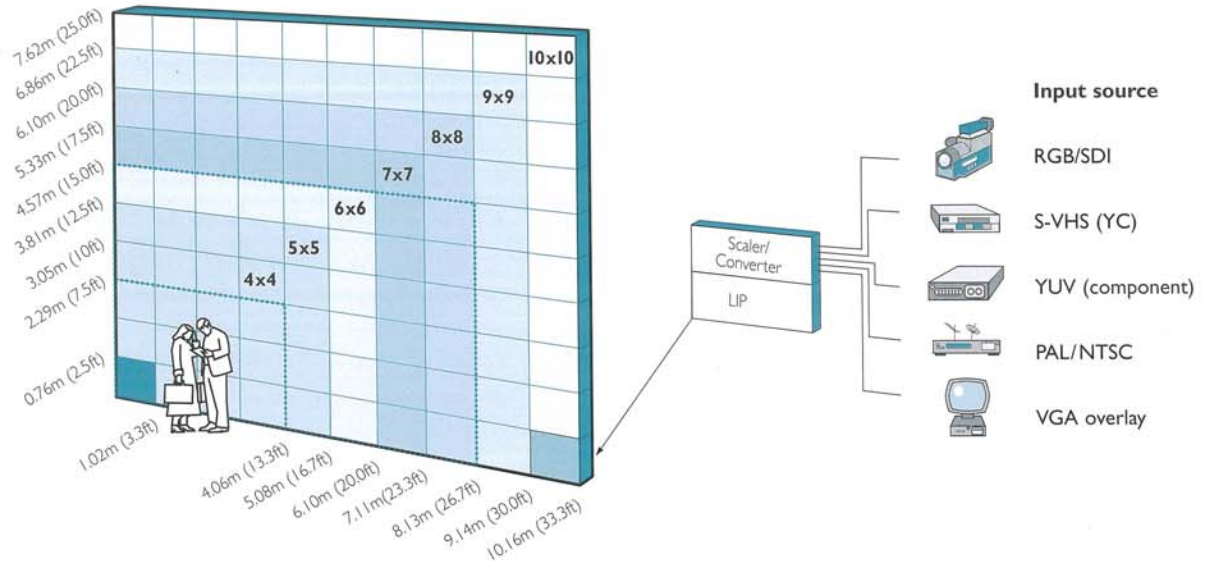

R16₁/o

indoor/outdoor LED panels

16mm Rental model

rental

concerts

sports events

exhibitions

R16₁/o is the ideal LED product for high quality small to large sized outdoor applications. Thanks to its 16mm pixel pitch, excellent colour reproduction, 14 bit technology and M4 uniformity control, the R16₁/o displays stunning images. Available in sleek, lightweight panels, the R16₁/o is the ideal display choice for any application.

create impact

R16_{l/o} indoor/outdoor LED panel

configurations

quick reference guide

R16_{l/o}

brightness 5000 nits
viewing angle horizontal 140° (50% brightness)
viewing angle vertical 60° (50% brightness)
pixel pitch 15.875mm
pixel density 3969 per m²
pixel configuration RGB 1, 1, 1
colours 4.4 trillion
processing depth 14 bit

Standard 4:3 aspect ratio (16:9 aspect also possible)							Average power consumption*			
R16 _{l/o} panel	Panel total	Size (m ²)	Size (ft ²)	Dimensions w x h (m) w x h (ft)		Pixel resolution w x h	panel Total weight (kg (lb))	Total (watts)	Europe (240 volts) I Phase (amps)	US (110 volts) I Phase (amps)
1	1	0.77	8.33	1.02 x 0.76	3.3 x 2.5	64 x 48	50 (110)	280	1.2	2.5
4 x 4	16	12.4	133.33	4.06 x 3.05	13.3 x 10.0	256 x 192	800 (1760)	4480	18.7	40.7
5 x 5	25	19.4	208.33	5.08 x 3.81	16.7 x 12.5	320 x 240	1250 (2750)	7000	29.2	63.6
6 x 6	36	27.9	300.00	6.10 x 4.57	20.0 x 15.0	384 x 288	1800 (3960)	10080	42.0	91.6
7 x 7	49	37.9	408.33	7.11 x 5.33	23.3 x 17.5	448 x 336	2450 (5390)	13720	57.2	124.7
8 x 8	64	49.6	533.33	8.13 x 6.10	26.7 x 20.0	512 x 384	3200 (7040)	17920	74.7	162.9
9 x 9	81	62.7	675.00	9.14 x 6.86	30.0 x 22.5	576 x 432	4050 (8910)	22680	94.5	206.2
10 x 10	100	77.4	833.33	10.16 x 7.62	33.3 x 25.0	640 x 480	5000 (11000)	28000	116.7	254.5