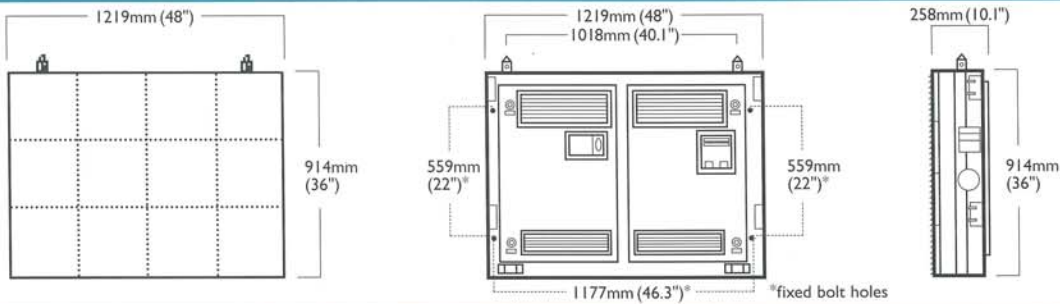

brightness	5000 nits	data refresh rate (typical)	100,000 Hz
viewing angle horizontal	140° (50% brightness)	video frame rate	50/60 Hz
viewing angle vertical	50° (50% brightness)	data input (via Scaler & LIP)	RGB HV, YUV, YC, SDI Composite (HD-SDI optional)
pixel pitch	19.05mm	lifetime (50% brightness)	>50,000 hours
pixel density	2757 per m²	diagonal	1524mm (60\")
pixel configuration	RGB 1, 1, 1	operating temperature	-20 to 40°C
colours	4.4 trillion	power consumption (typical)*	300 watts
processing depth	14 bit		

Standard 4:3 aspect ratio (16:9 aspect also possible)							Panel		Average power consumption[†]		
R19 panel	Panel total	Size (m²)	Size (ft²)	Dimensions w x h (m) w x h (ft)		Pixel resolution w x h	Total weight[†] kg (lb)	Total (watts)	I Phase (amps)	US (110 volts)	
1	1	1.11	11.99	1.22 x 0.91	4.0 x 3.0	64 x 48	78 (172)	300	1.3	2.7	
4 x 4	16	17.83	191.88	4.88 x 3.66	16.0 x 12.0	256 x 192	1248 (2746)	4800	20.0	43.6	
5 x 5	25	27.85	299.82	6.10 x 4.57	20.0 x 15.0	320 x 240	1950(4290)	7500	31.3	68.2	
6 x 6	36	40.11	431.74	7.31 x 5.48	24.0 x 18.0	384 x 288	2808 (6178)	10800	45.0	98.2	
7 x 7	49	54.59	587.65	8.53 x 6.40	28.0 x 21.0	448 x 336	3822 (8408)	14700	61.3	133.6	
8 x 8	64	71.31	767.54	9.75 x 7.31	32.0 x 24.0	512 x 384	4992(10982)	19200	80.0	174.6	
9 x 9	81	90.25	971.42	10.97 x 8.23	36.0 x 27.0	576 x 432	6318 (13900)	24300	101.3	220.9	
10x10	100	111.42	1199.28	12.19 x 9.14	40.0 x 30.0	640 x 480	7800(17160)	30000	125.0	272.7	

[†] Based on typical power consumption being 40% of maximum.
Alternative processing systems are available for larger screen sizes.
Lighthouse reserves the right to change any specifications without notice.