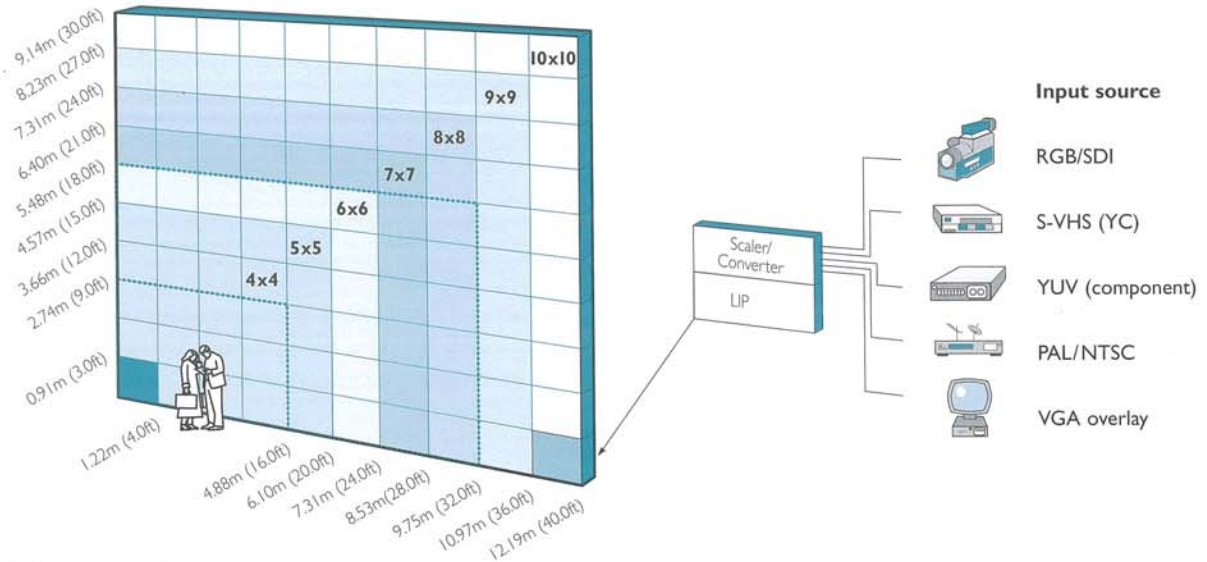

The Lighthouse R19 – a video screen for all venues.

create impact

R19 outdoor LED panel

configurations

quick reference guide

R19

| | | | |
|---------------------------------|-------------------------|--|---|
| brightness | 5000 nits | data refresh rate (typical) | 100,000 Hz |
| viewing angle horizontal | 140° (50% brightness) | video frame rate | 50/60 Hz |
| viewing angle vertical | 50° (50% brightness) | data input (via Scaler & LIP) | RGB HV, YUV, YC, SDI Composite (HD-SDI optional) |
| pixel pitch | 19.05mm | lifetime (50% brightness) | >50,000 hours |
| pixel density | 2757 per m ² | diagonal | 1524mm (60\") |
| pixel configuration | RGB 1, 1, 1 | operating temperature | -20 to 40°C |
| colours | 4.4 trillion | power consumption (typical)* | 300 watts |
| processing depth | 14 bit | | |