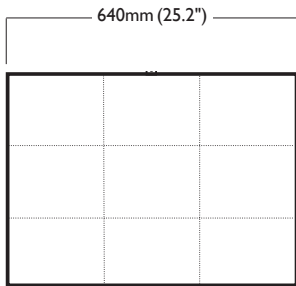

brightness	3000 nits	data refresh rate (typical)	100 kHz
viewing angle horizontal	140° (50% brightness)	video frame rate	50/60 frames per second
viewing angle vertical	105° (50% brightness)	display input	RGB HV, YUV, YC, SDI Composite (HD-SDI optional)
pixel pitch	6.67mm	lifetime (50% brightness)	>50,000 hours
pixel density	22,500 per m²	panel diagonal	800mm (31.5")
pixel configuration	SMD I, I, I	operating temperature	0 to 35°C
colours	4.4 trillion	power consumption (typical)*	210 watts
digital processing	14 bit		

Standard 4:3 aspect ratio (16:9 aspect also possible)

P6 panel	Panel total	Size (m²)	Size (ft²)	Dimensions		Pixel resolution w x h	Panel Total weight kg (lb)	Average power consumption*		
				w x h (m)	w x h (ft)			Total (watts)	I Phase (amps) Europe (240 volts)	I Phase (amps) US (110 volts)
I	I	0.31	3.31	0.64 x 0.48	2.10 x 1.57	96 x 72	19 (41.8)	210	0.9	1.9
4 x 4	16	4.92	52.91	2.56 x 1.92	8.40 x 6.30	384 x 288	304 (669)	3360	14.0	30.5
5 x 5	25	7.68	82.67	3.20 x 2.40	10.50 x 7.87	480 x 360	475 (1045)	5250	21.9	47.7
6 x 6	36	11.06	119.04	3.84 x 2.88	12.60 x 9.45	576 x 432	684 (1505)	7560	31.5	68.7
7 x 7	49	15.05	162.03	4.48 x 3.36	14.70 x 11.02	672 x 504	931 (2048)	10290	42.9	93.5
8 x 8	64	19.66	211.63	5.12 x 3.84	16.80 x 12.60	768 x 576	1216 (2675)	13440	56.0	122.2
9 x 9	81	24.88	267.84	5.76 x 4.32	18.90 x 14.17	864 x 648	1539 (3386)	17010	70.9	154.6
10 x 10	100	30.72	330.67	6.40 x 4.80	21.00 x 15.75	960 x 720	1900 (4180)	21000	87.5	191.0

*Based on typical power consumption being 40% of maximum.
Alternative processing systems are available for larger screen sizes.
Lighthouse reserves the right to change any specifications without notice.