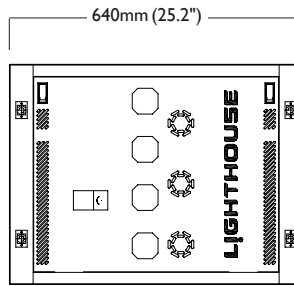

brightness	3000 nits	data refresh rate (typical)	100 kHz
viewing angle horizontal	140° (50% brightness)	video frame rate	50/60 frames per second
viewing angle vertical	105° (50% brightness)	display input	RGB HV, YUV, YC, SDI Composite (HD-SDI optional)
pixel pitch	6.67mm	lifetime (50% brightness)	>50,000 hours
pixel density	22,500 per m²	panel diagonal	800mm (31.5")
pixel configuration	SMD I, I, I	operating temperature	0 to 35°C
colours	4.4 trillion	power consumption (typical)*	210 watts
digital processing	14 bit		

Standard 4:3 aspect ratio (16:9 aspect also possible)

P6 panel	Panel total	Size (m²)	Size (ft²)	Dimensions		Pixel resolution w x h	Panel Total weight kg (lb)	Average power consumption*		
				w x h (m)	w x h (ft)			Total (watts)	I Phase (amps) Europe (240 volts)	I Phase (amps) US (110 volts)
I	I	0.31	3.31	0.64 x 0.48	2.10 x 1.57	96 x 72	19 (41.8)	210	0.9	1.9
4 x 4	16	4.92	52.91	2.56 x 1.92	8.40 x 6.30	384 x 288	304 (669)	3360	14.0	30.5
5 x 5	25	7.68	82.67	3.20 x 2.40	10.50 x 7.87	480 x 360	475 (1045)	5250	21.9	47.7
6 x 6	36	11.06	119.04	3.84 x 2.88	12.60 x 9.45	576 x 432	684 (1505)	7560	31.5	68.7
7 x 7	49	15.05	162.03	4.48 x 3.36	14.70 x 11.02	672 x 504	931 (2048)	10290	42.9	93.5
8 x 8	64	19.66	211.63	5.12 x 3.84	16.80 x 12.60	768 x 576	1216 (2675)	13440	56.0	122.2
9 x 9	81	24.88	267.84	5.76 x 4.32	18.90 x 14.17	864 x 648	1539 (3386)	17010	70.9	154.6
10 x 10	100	30.72	330.67	6.40 x 4.80	21.00 x 15.75	960 x 720	1900 (4180)	21000	87.5	191.0

*Based on typical power consumption being 40% of maximum.
Alternative processing systems are available for larger screen sizes.
Lighthouse reserves the right to change any specifications without notice.