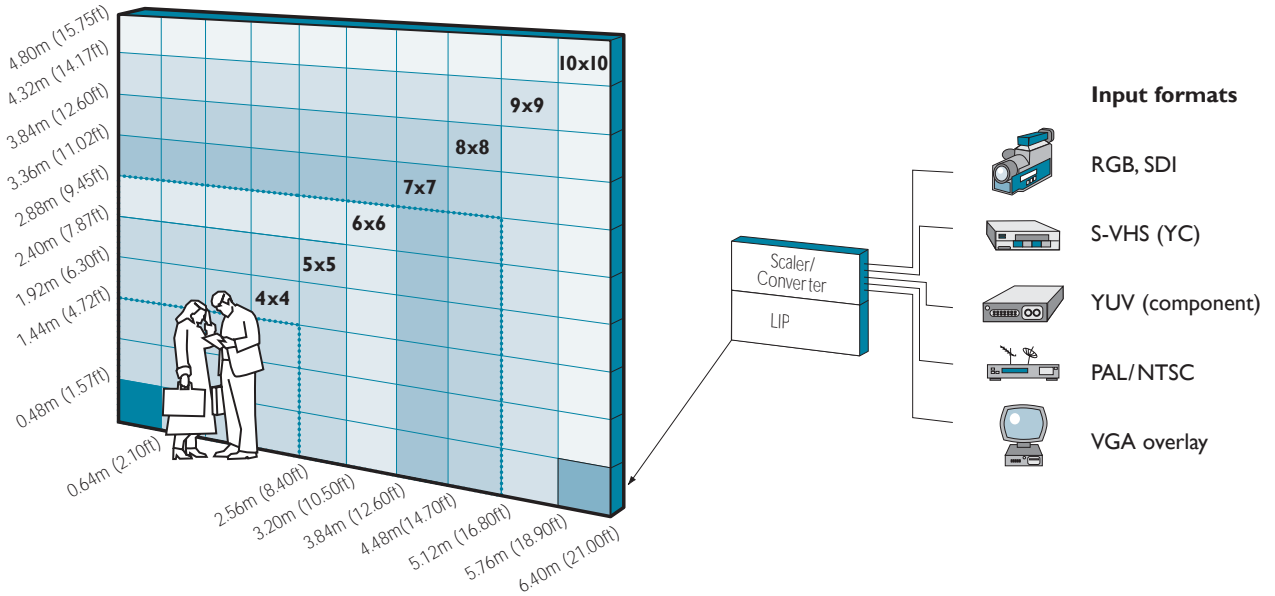

P6 indoor LED panel

configurations

quick reference guide

P6