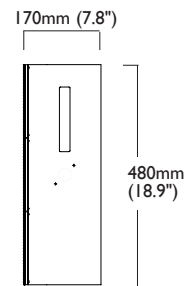

brightness	3000 nits	data refresh rate (typical)	100 kHz
viewing angle horizontal	140° (50% brightness)	video frame rate	50/60 frames per second
viewing angle vertical	105° (50% brightness)	display input	RGB HV, YUV, YC, SDI Composite (HD-SDI optional)
pixel pitch	6.67mm	lifetime (50% brightness)	>50,000 hours
pixel density	22,500 per m²	panel diagonal	800mm (31.5")
pixel configuration	SMD I, I, I	operating temperature	0 to 35°C
colours	4.4 trillion	power consumption (typical)*	210 watts
digital processing	14 bit		

Standard 4:3 aspect ratio (16:9 aspect also possible)

P6 panel	Panel total	Size (m²)	Size (ft²)	Dimensions		Pixel resolution w x h	Panel Total weight kg (lb)	Average power consumption*		
				w x h (m)	w x h (ft)			Total (watts)	I Phase (amps) Europe (240 volts)	I Phase (amps) US (110 volts)
I	I	0.31	3.31	0.64 x 0.48	2.10 x 1.57	96 x 72	19 (41.8)	210	0.9	1.9
4 x 4	16	4.92	52.91	2.56 x 1.92	8.40 x 6.30	384 x 288	304 (669)	3360	14.0	30.5
5 x 5	25	7.68	82.67	3.20 x 2.40	10.50 x 7.87	480 x 360	475 (1045)	5250	21.9	47.7
6 x 6	36	11.06	119.04	3.84 x 2.88	12.60 x 9.45	576 x 432	684 (1505)	7560	31.5	68.7
7 x 7	49	15.05	162.03	4.48 x 3.36	14.70 x 11.02	672 x 504	931 (2048)	10290	42.9	93.5
8 x 8	64	19.66	211.63	5.12 x 3.84	16.80 x 12.60	768 x 576	1216 (2675)	13440	56.0	122.2
9 x 9	81	24.88	267.84	5.76 x 4.32	18.90 x 14.17	864 x 648	1539 (3386)	17010	70.9	154.6
10 x 10	100	30.72	330.67	6.40 x 4.80	21.00 x 15.75	960 x 720	1900 (4180)	21000	87.5	191.0

*Based on typical power consumption being 40% of maximum.
Alternative processing systems are available for larger screen sizes.
Lighthouse reserves the right to change any specifications without notice.